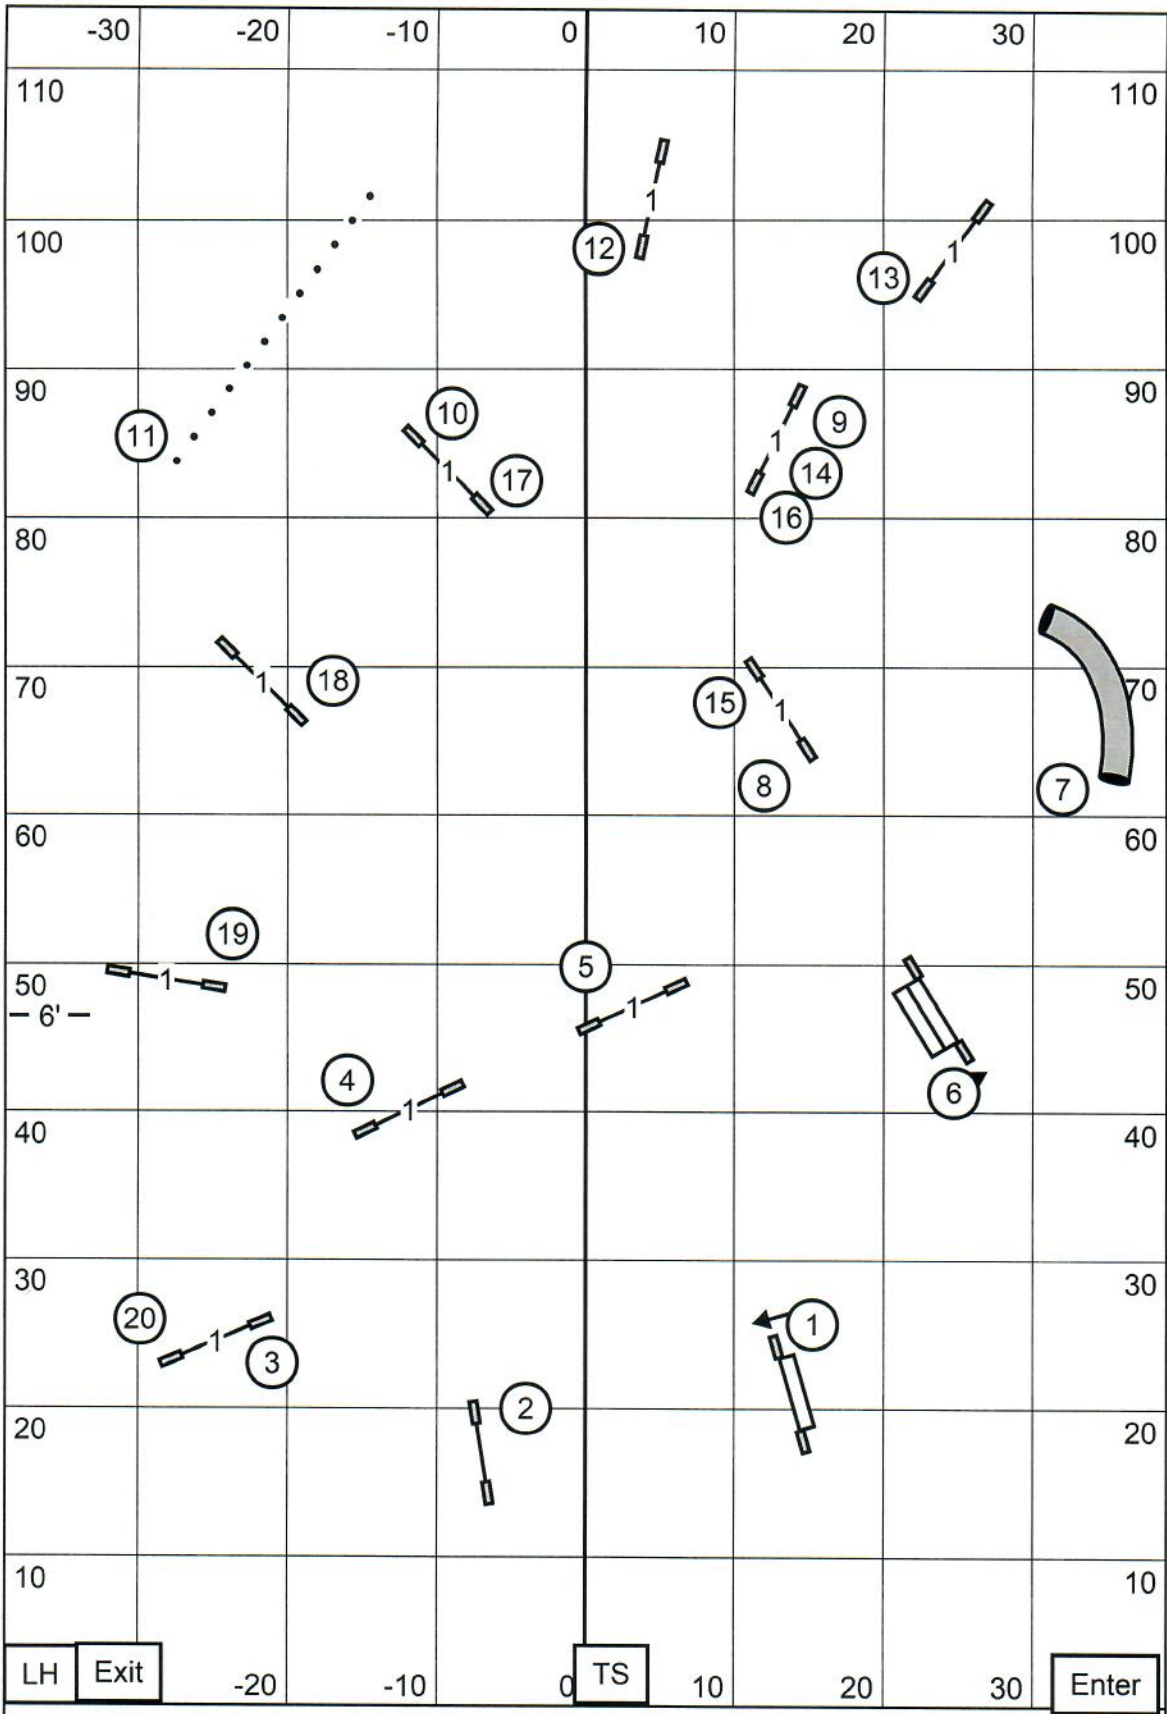

Time2Beat

Gloucester Kennel Club
 Judge: Shannon Jones
 August 20, 2021

Mechanicsville, VA
 Inside on Turf, Ring Size 80'x115'

Premier Standard

Gloucester Kennel Club
 Judge: Shannon Jones
 August 20, 2021

Mechanicsville, VA
 Inside on Turf, Ring Size 80'x115'

Master/Excellent Standard

Gloucester Kennel Club
 Judge: Shannon Jones
 August 20, 2021

Mechanicsville, VA
 Inside on Turf, Ring Size 80'x115'

Master/Excellent JWW

Gloucester Kennel Club
 Judge: Shannon Jones
 August 20, 2021

Mechanicsville, VA
 Inside on Turf, Ring Size 80'x115'

Premier JWW

Gloucester Kennel Club
 Judge: Shannon Jones
 August 20, 2021

Mechanicsville, VA
 Inside on Turf, Ring Size 80'x115'