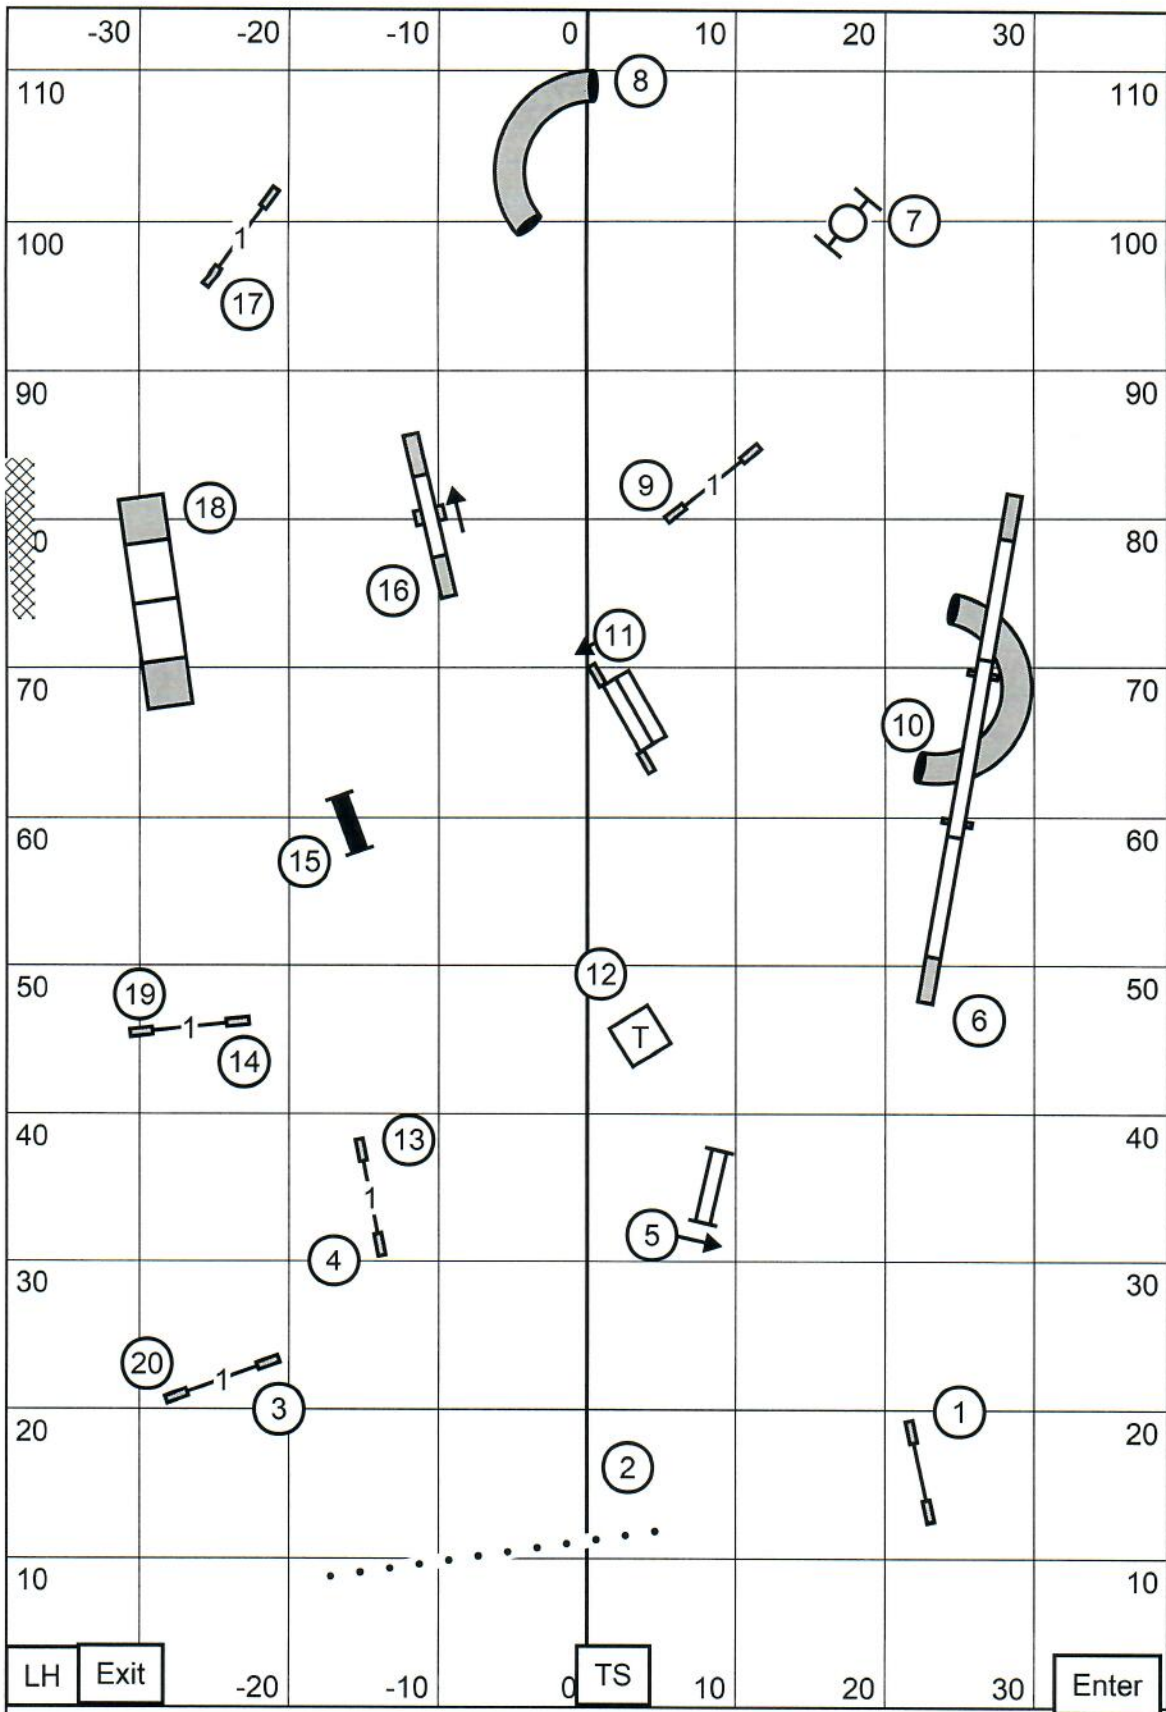

Time2Beat

Gloucester Kennel Club
 Judge: Shannon Jones
 August 20, 2021

Mechanicsville, VA
 Inside on Turf, Ring Size 80'x115'

Premier Standard

Gloucester Kennel Club
 Judge: Shannon Jones
 August 20, 2021

Mechanicsville, VA
 Inside on Turf, Ring Size 80'x115'

Master/Excellent Standard

Gloucester Kennel Club
 Judge: Shannon Jones
 August 20, 2021

Mechanicsville, VA
 Inside on Turf, Ring Size 80'x115'

Master/Excellent JWW

Gloucester Kennel Club
 Judge: Shannon Jones
 August 20, 2021

Mechanicsville, VA
 Inside on Turf, Ring Size 80'x115'

Premier JWW

Gloucester Kennel Club
 Judge: Shannon Jones
 August 20, 2021

Mechanicsville, VA
 Inside on Turf, Ring Size 80'x115'