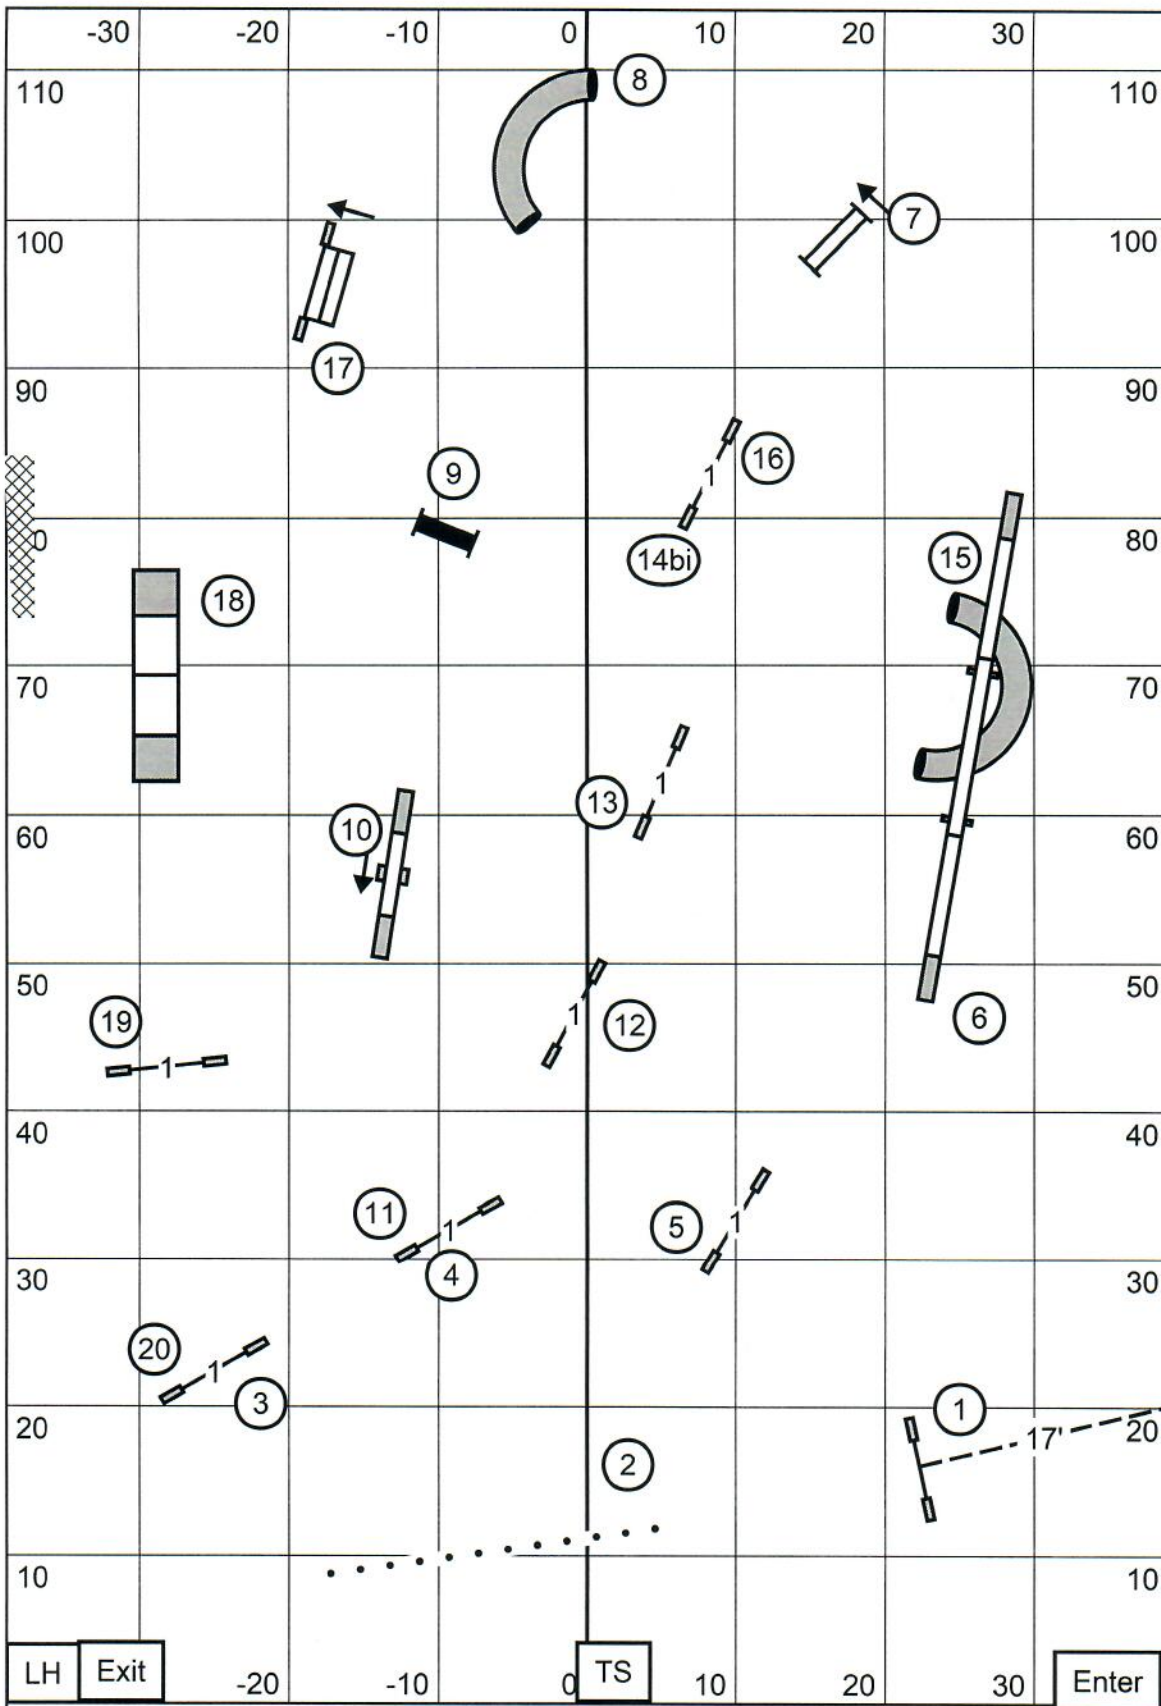

Time2Beat

Gloucester Kennel Club
 Judge: Shannon Jones
 August 20, 2021

Mechanicsville, VA
 Inside on Turf, Ring Size 80'x115'

Premier Standard

Gloucester Kennel Club
 Judge: Shannon Jones
 August 20, 2021

Mechanicsville, VA
 Inside on Turf, Ring Size 80'x115'

Master/Excellent Standard

Gloucester Kennel Club
 Judge: Shannon Jones
 August 20, 2021

Mechanicsville, VA
 Inside on Turf, Ring Size 80'x115'

Master/Excellent JWW

Gloucester Kennel Club
 Judge: Shannon Jones
 August 20, 2021

Mechanicsville, VA
 Inside on Turf, Ring Size 80'x115'

Premier JWW

Gloucester Kennel Club
 Judge: Shannon Jones
 August 20, 2021

Mechanicsville, VA
 Inside on Turf, Ring Size 80'x115'