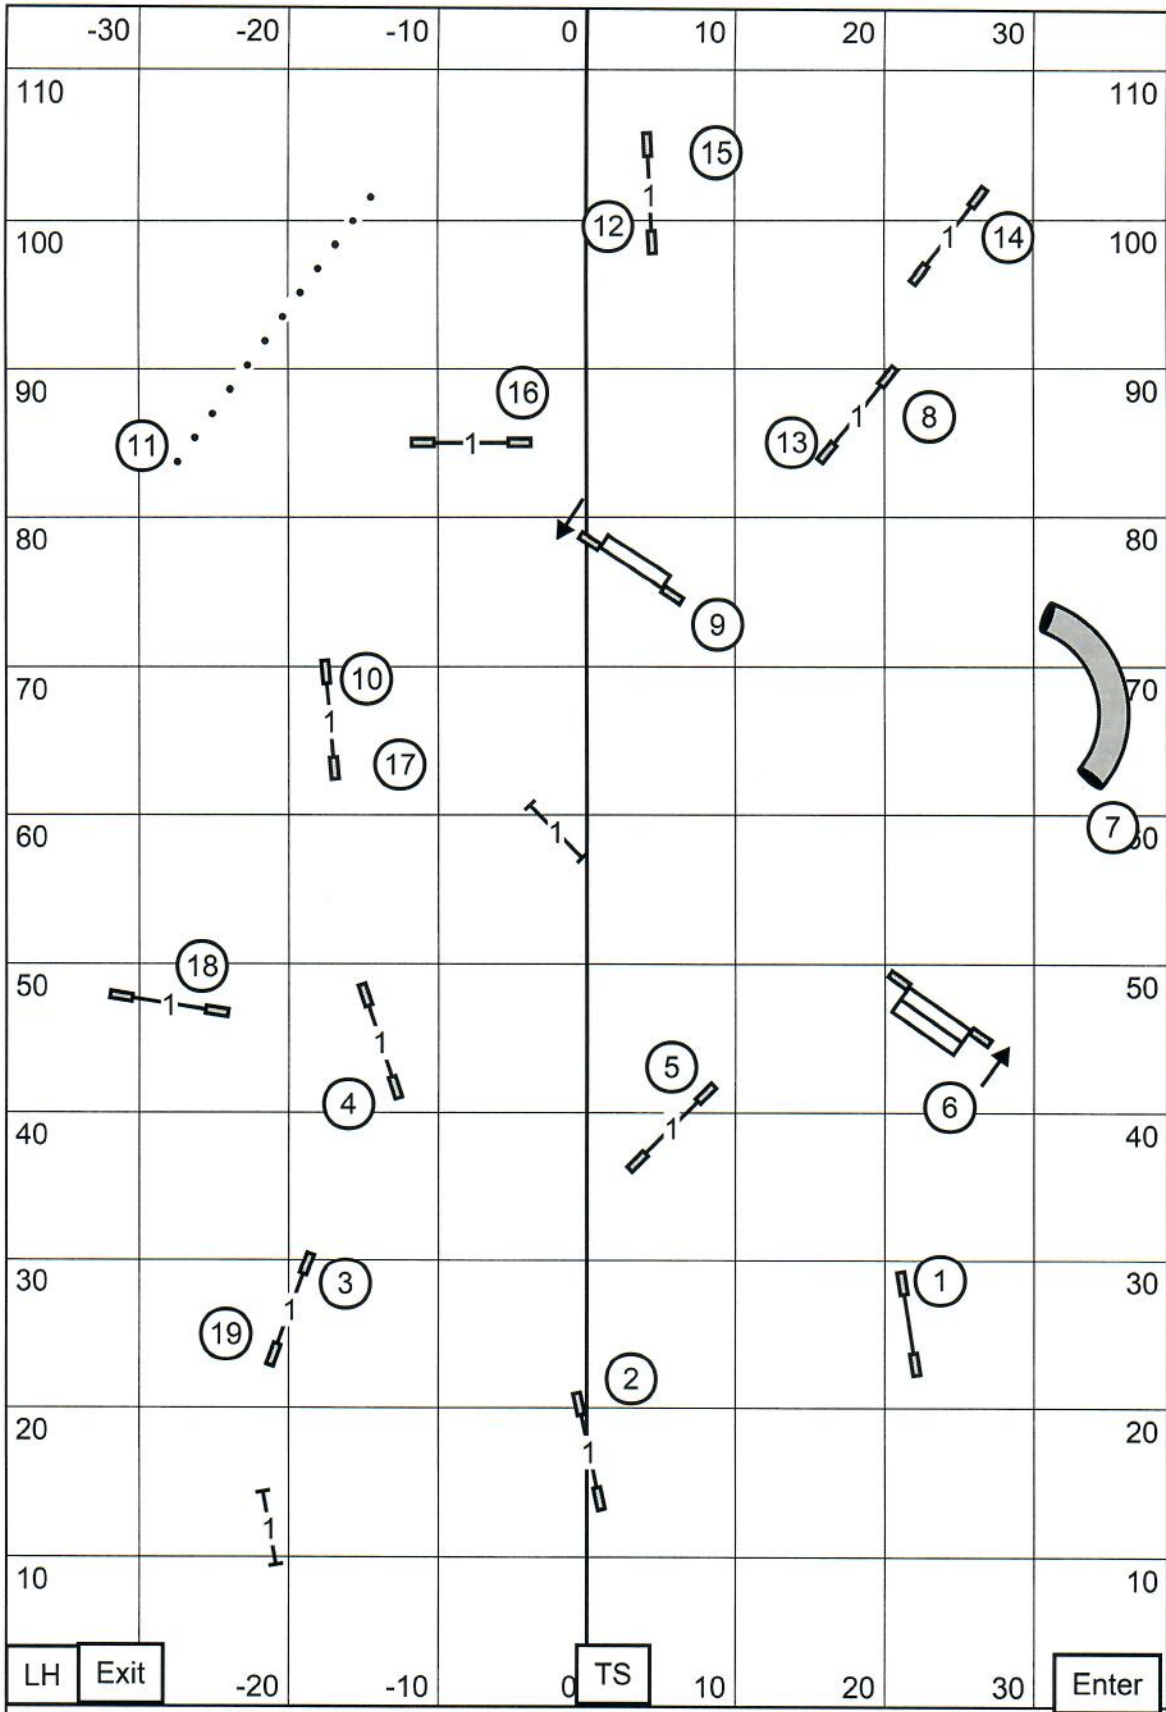

Time2Beat

Gloucester Kennel Club
 Judge: Shannon Jones
 August 20, 2021

Mechanicsville, VA
 Inside on Turf, Ring Size 80'x115'

Premier Standard

Gloucester Kennel Club
 Judge: Shannon Jones
 August 20, 2021

Mechanicsville, VA
 Inside on Turf, Ring Size 80'x115'

Master/Excellent Standard

Gloucester Kennel Club
 Judge: Shannon Jones
 August 20, 2021

Mechanicsville, VA
 Inside on Turf, Ring Size 80'x115'

Master/Excellent JWW

Gloucester Kennel Club
 Judge: Shannon Jones
 August 20, 2021

Mechanicsville, VA
 Inside on Turf, Ring Size 80'x115'

Premier JWW

Gloucester Kennel Club
 Judge: Shannon Jones
 August 20, 2021

Mechanicsville, VA
 Inside on Turf, Ring Size 80'x115'