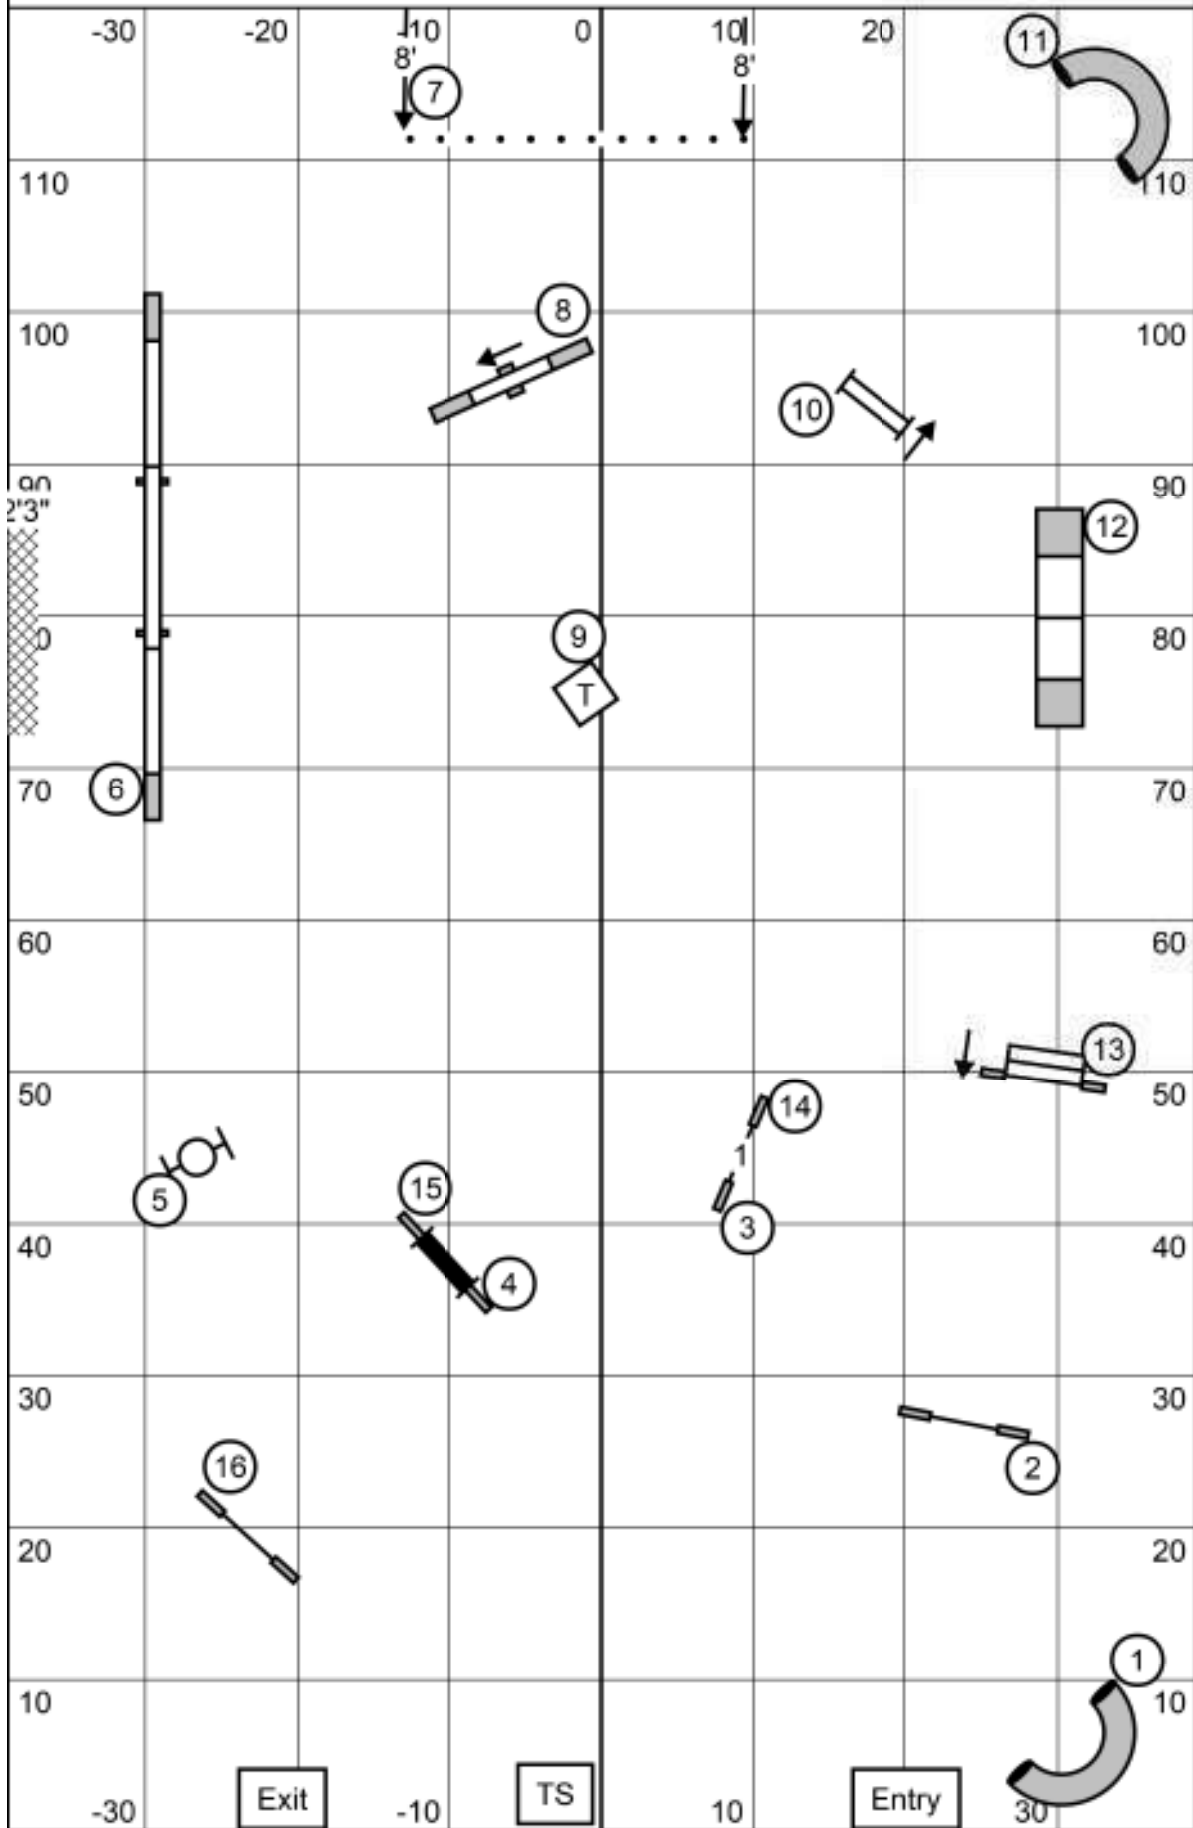

Gloucester Kennel Club of Virginia - Oct 1, 2021
Judge Lisa Selthofer - Open Standard