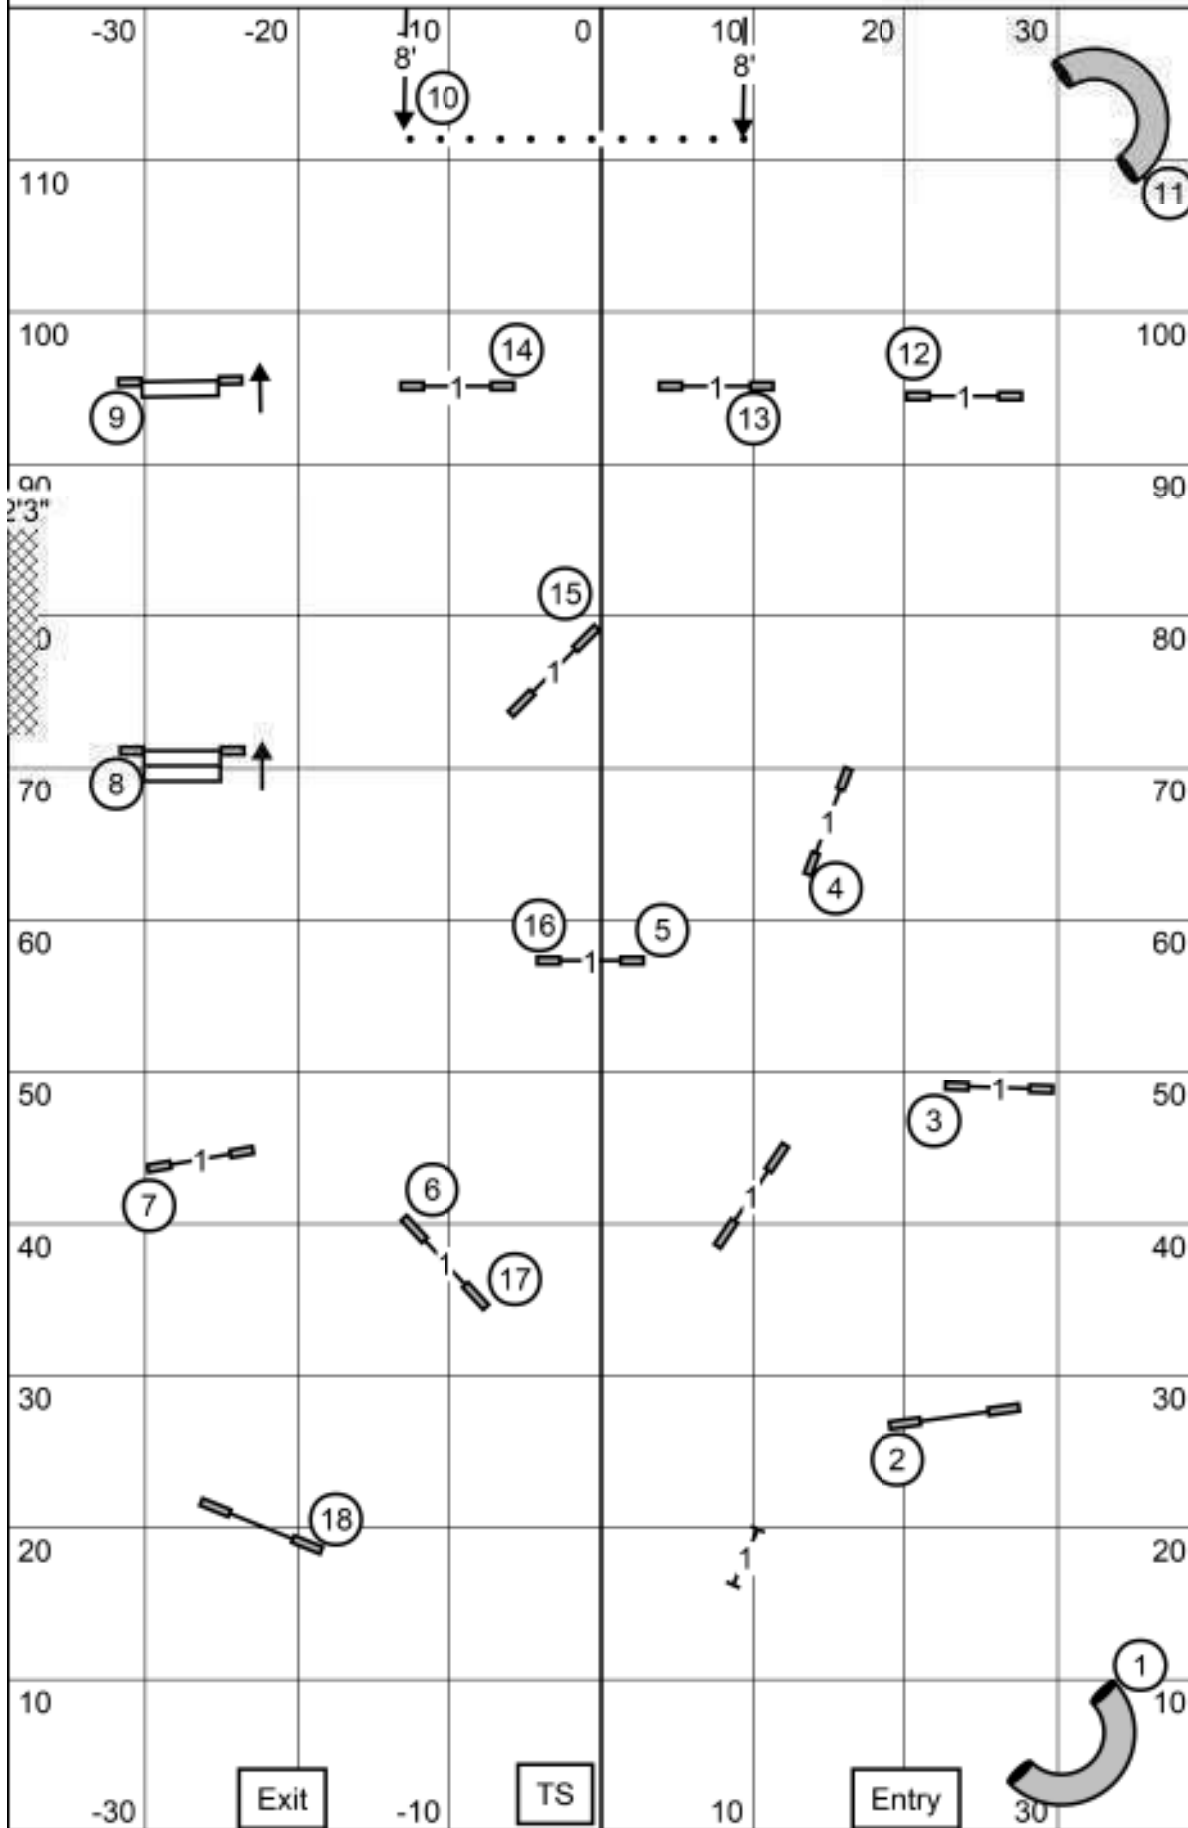

Gloucester Kennel Club of Virginia - Oct 1, 2021
Judge Lisa Selthofer - Excellent/Master JWW