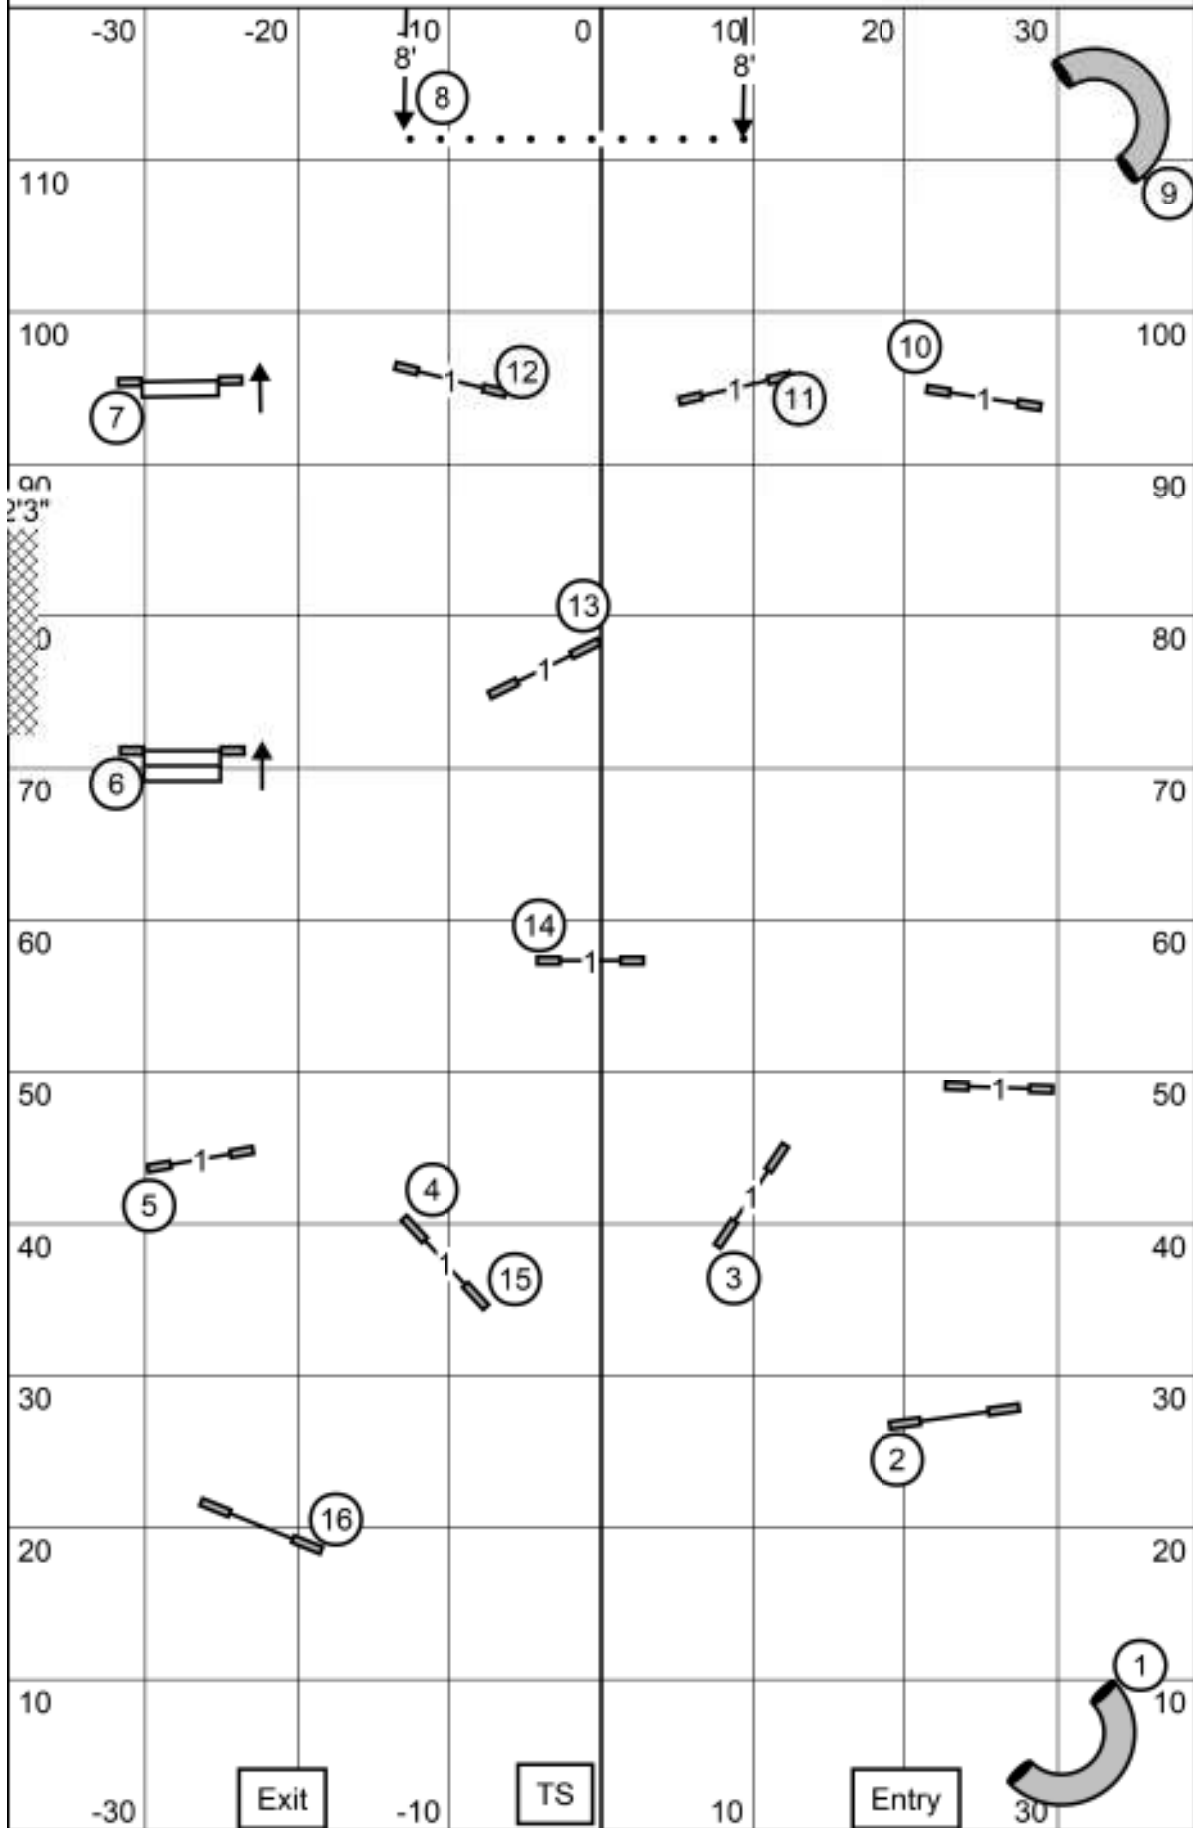

Gloucester Kennel Club of Virginia - Oct 1, 2021
Judge Lisa Selthofer - Open JWW