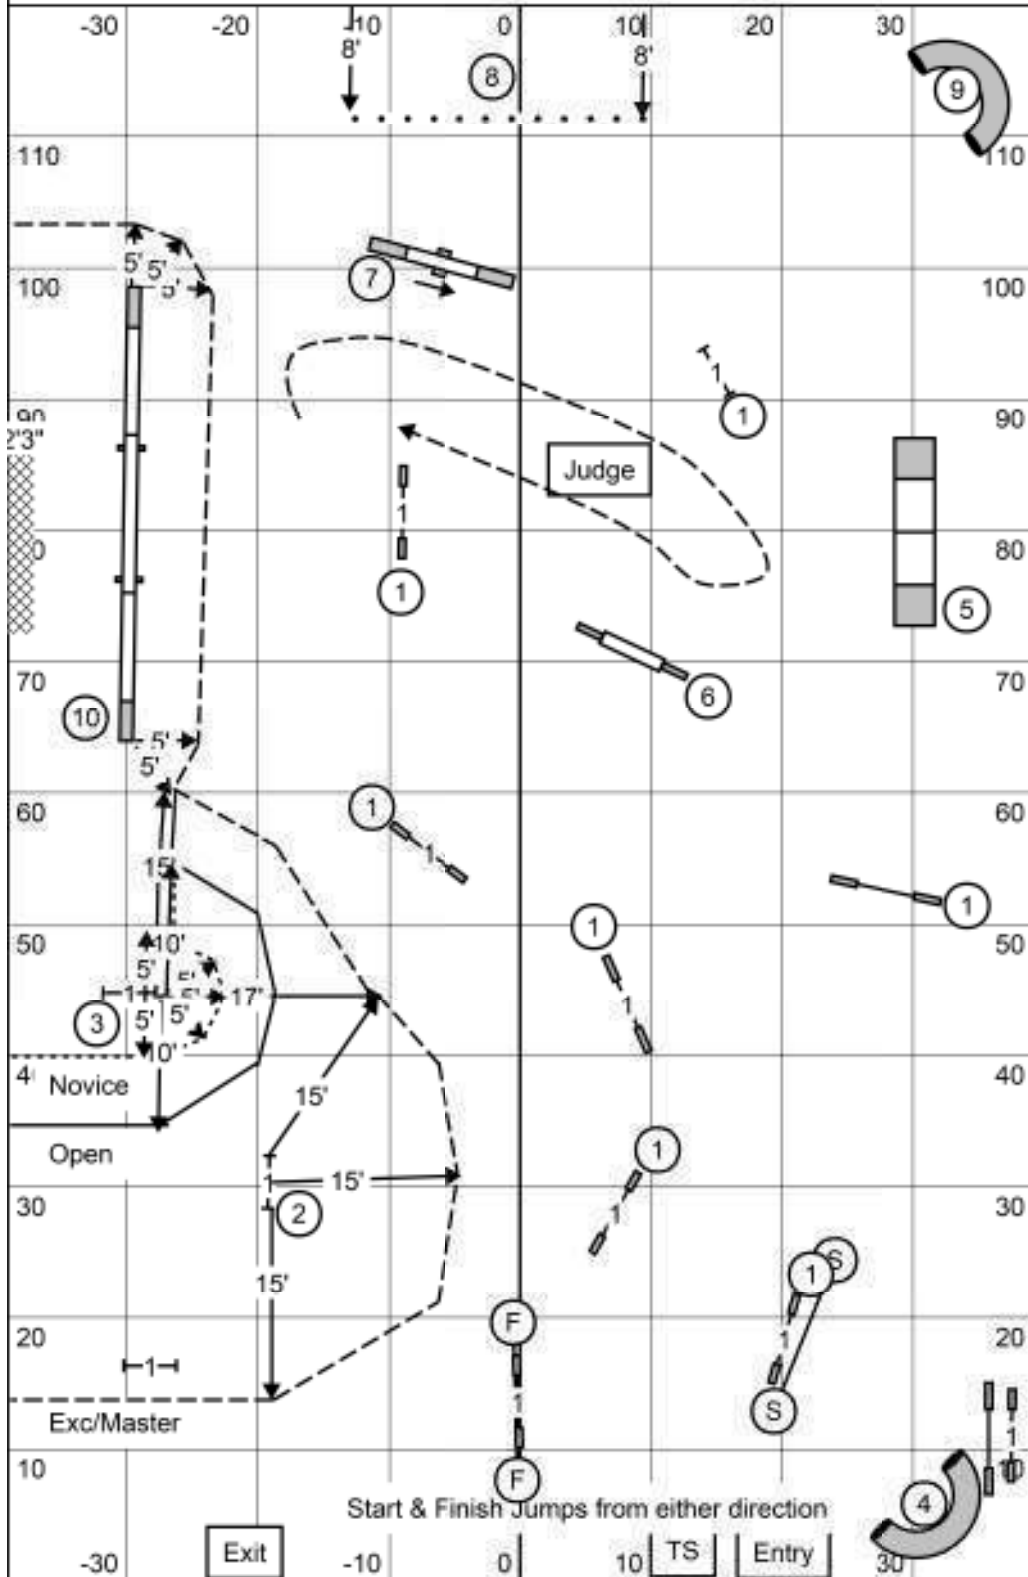

Gloucester Kennel Club of Virginia - Oct 1, 2021  
 Judge Lisa Selthofer - FAST ALL LEVELS  
 Send Bonus: Exc/Master - #2-3-10 dashed line  
 Open - #3-10 solid line jump, dashed line dog walk  
 Novice - round #3-10 dotted line jump, dashed line dog walk

Times: 8"=38 sec, 12/16"=35 sec, 20/24/26"=32 sec (Pref: 4"=41 sec, 8/12"=38 sec, 16/20"=35 sec. Send Bonus (SB) is listed above. Bi-Directional Obstacles: all but teeter & a-frame (see above for SB). Qualifying: Must complete Send Bonus (20+SB pts) & earn total points-Novice 50, Open 55, Exc 60