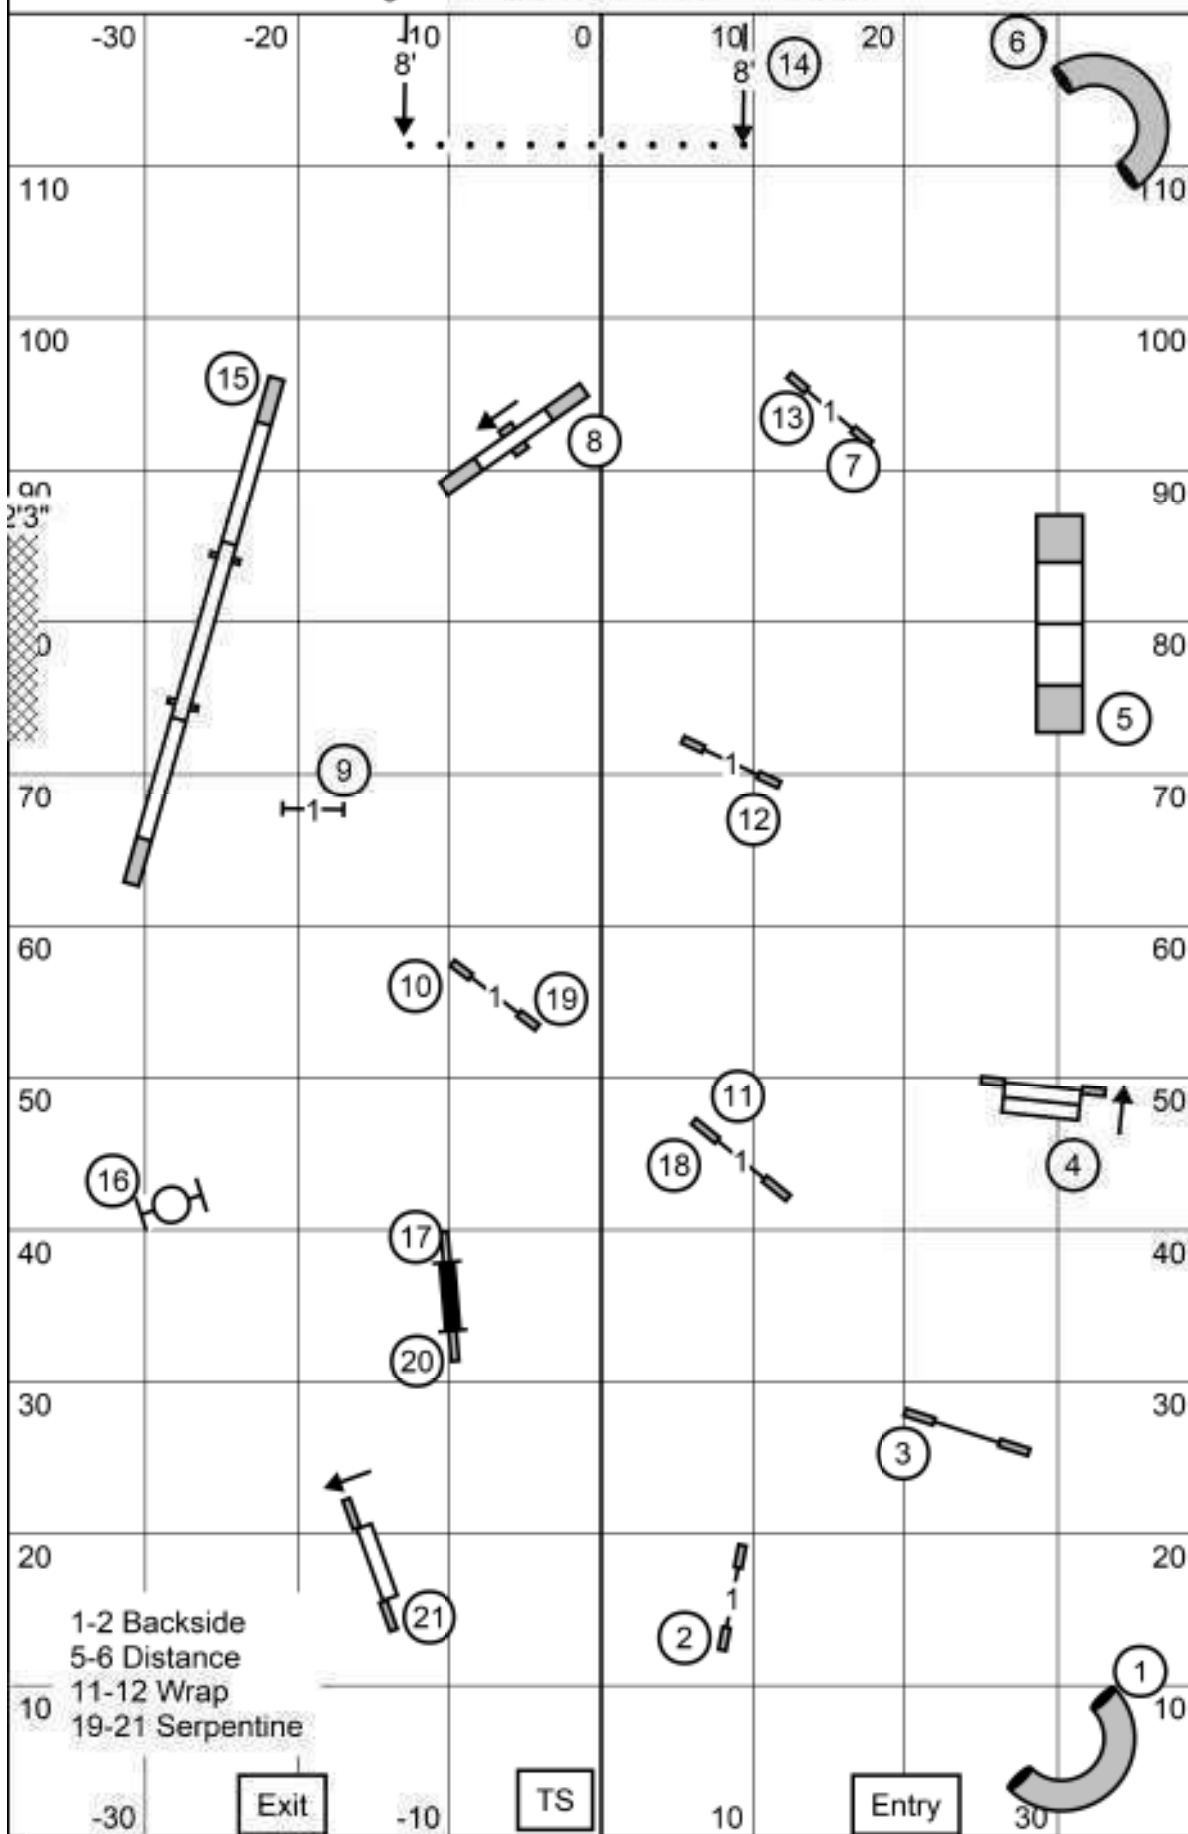

Gloucester Kennel Club of Virginia - Oct 1, 2021  
 Judge Lisa Selthofer - FAST ALL LEVELS  
 Send Bonus: Exc/Master - #2-3-10 dashed line  
 Open - #3-10 solid line jump, dashed line dog walk  
 Novice - round #3-10 dotted line jump, dashed line dog walk

Times: 8"=38 sec, 12/16"=35 sec, 20/24/26"=32 sec (Pref: 4"=41 sec, 8/12"=38 sec, 16/20"=35 sec. Send Bonus (SB) is listed above. Bi-Directional Obstacles: all but teeter & a-frame (see above for SB). Qualifying: Must complete Send Bonus (20+SB pts) & earn total points-Novice 50, Open 55, Exc 60