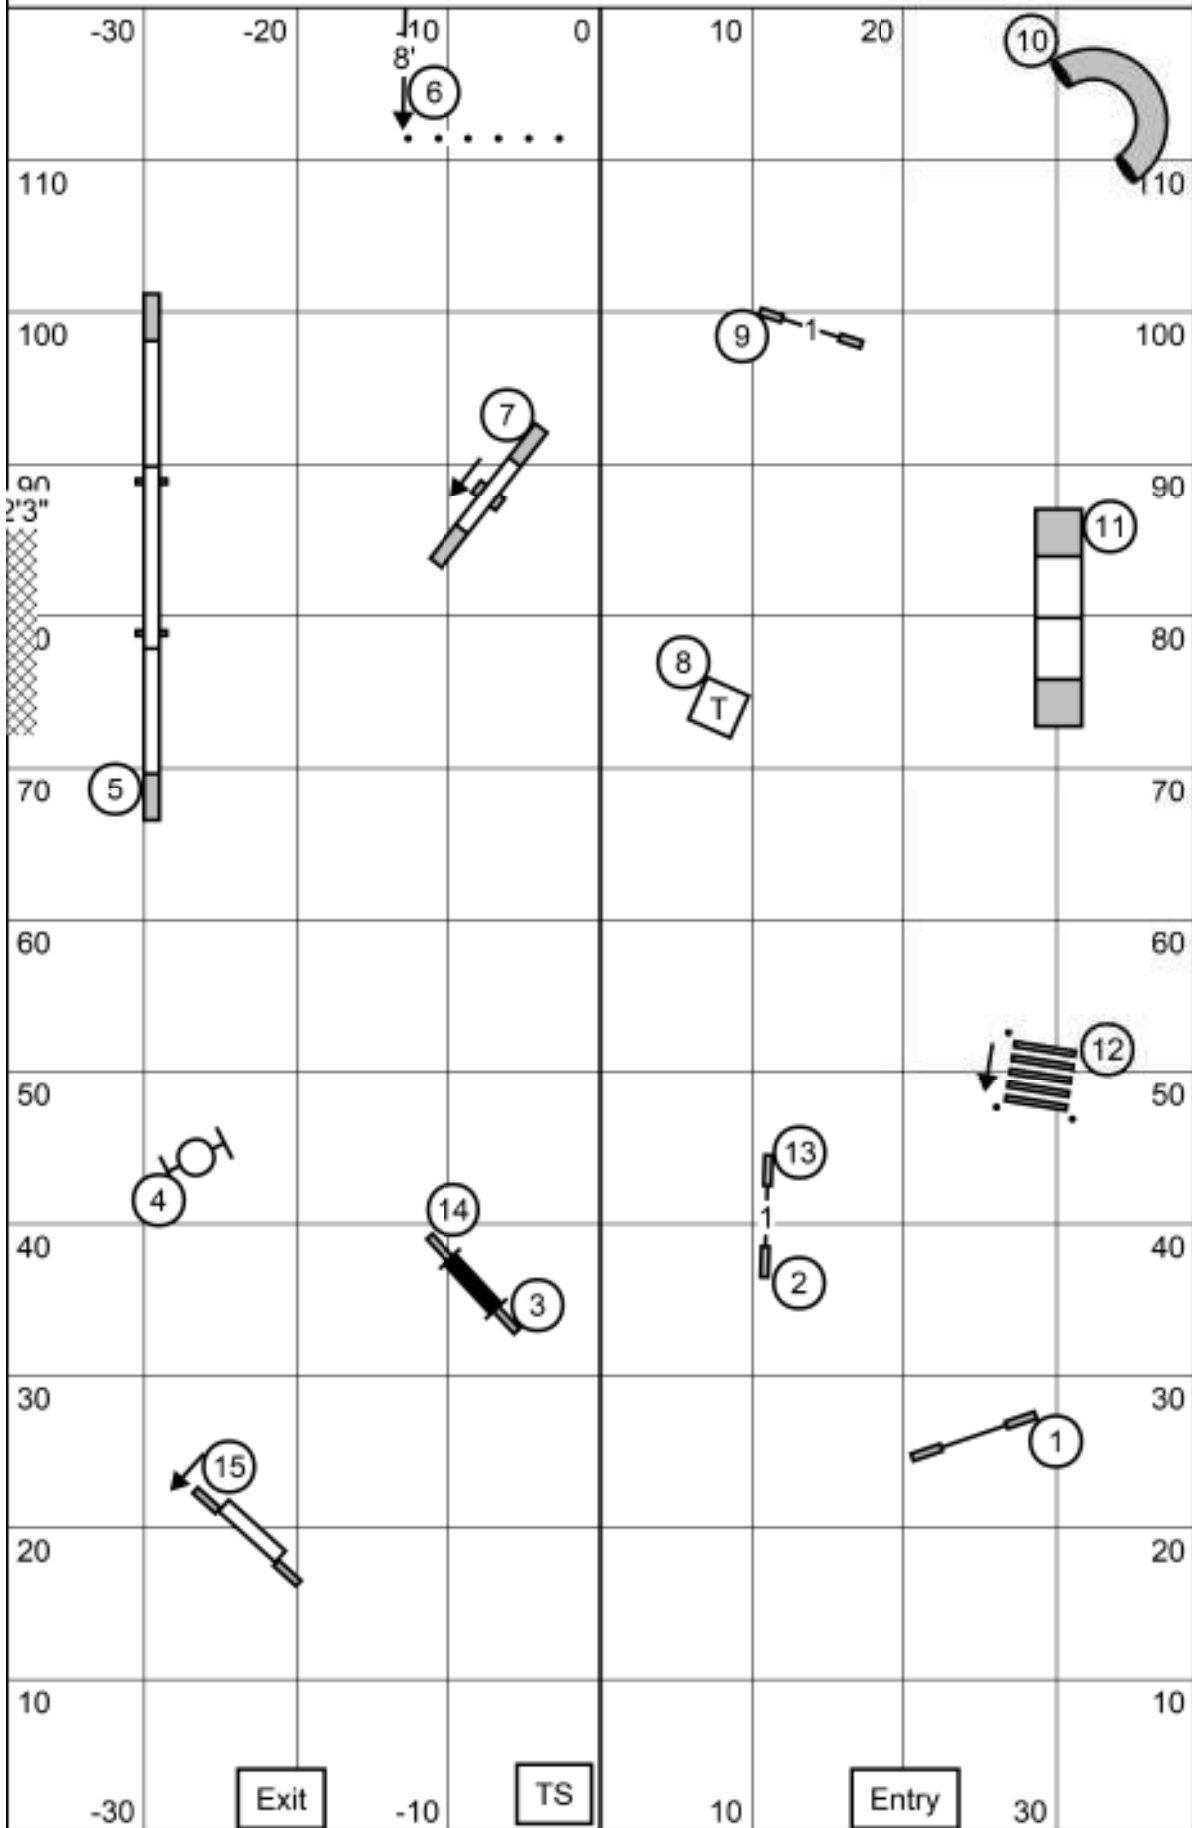

Gloucester Kennel Club of Virginia - Oct 1, 2021
Judge Lisa Selthofer - Novice Standard