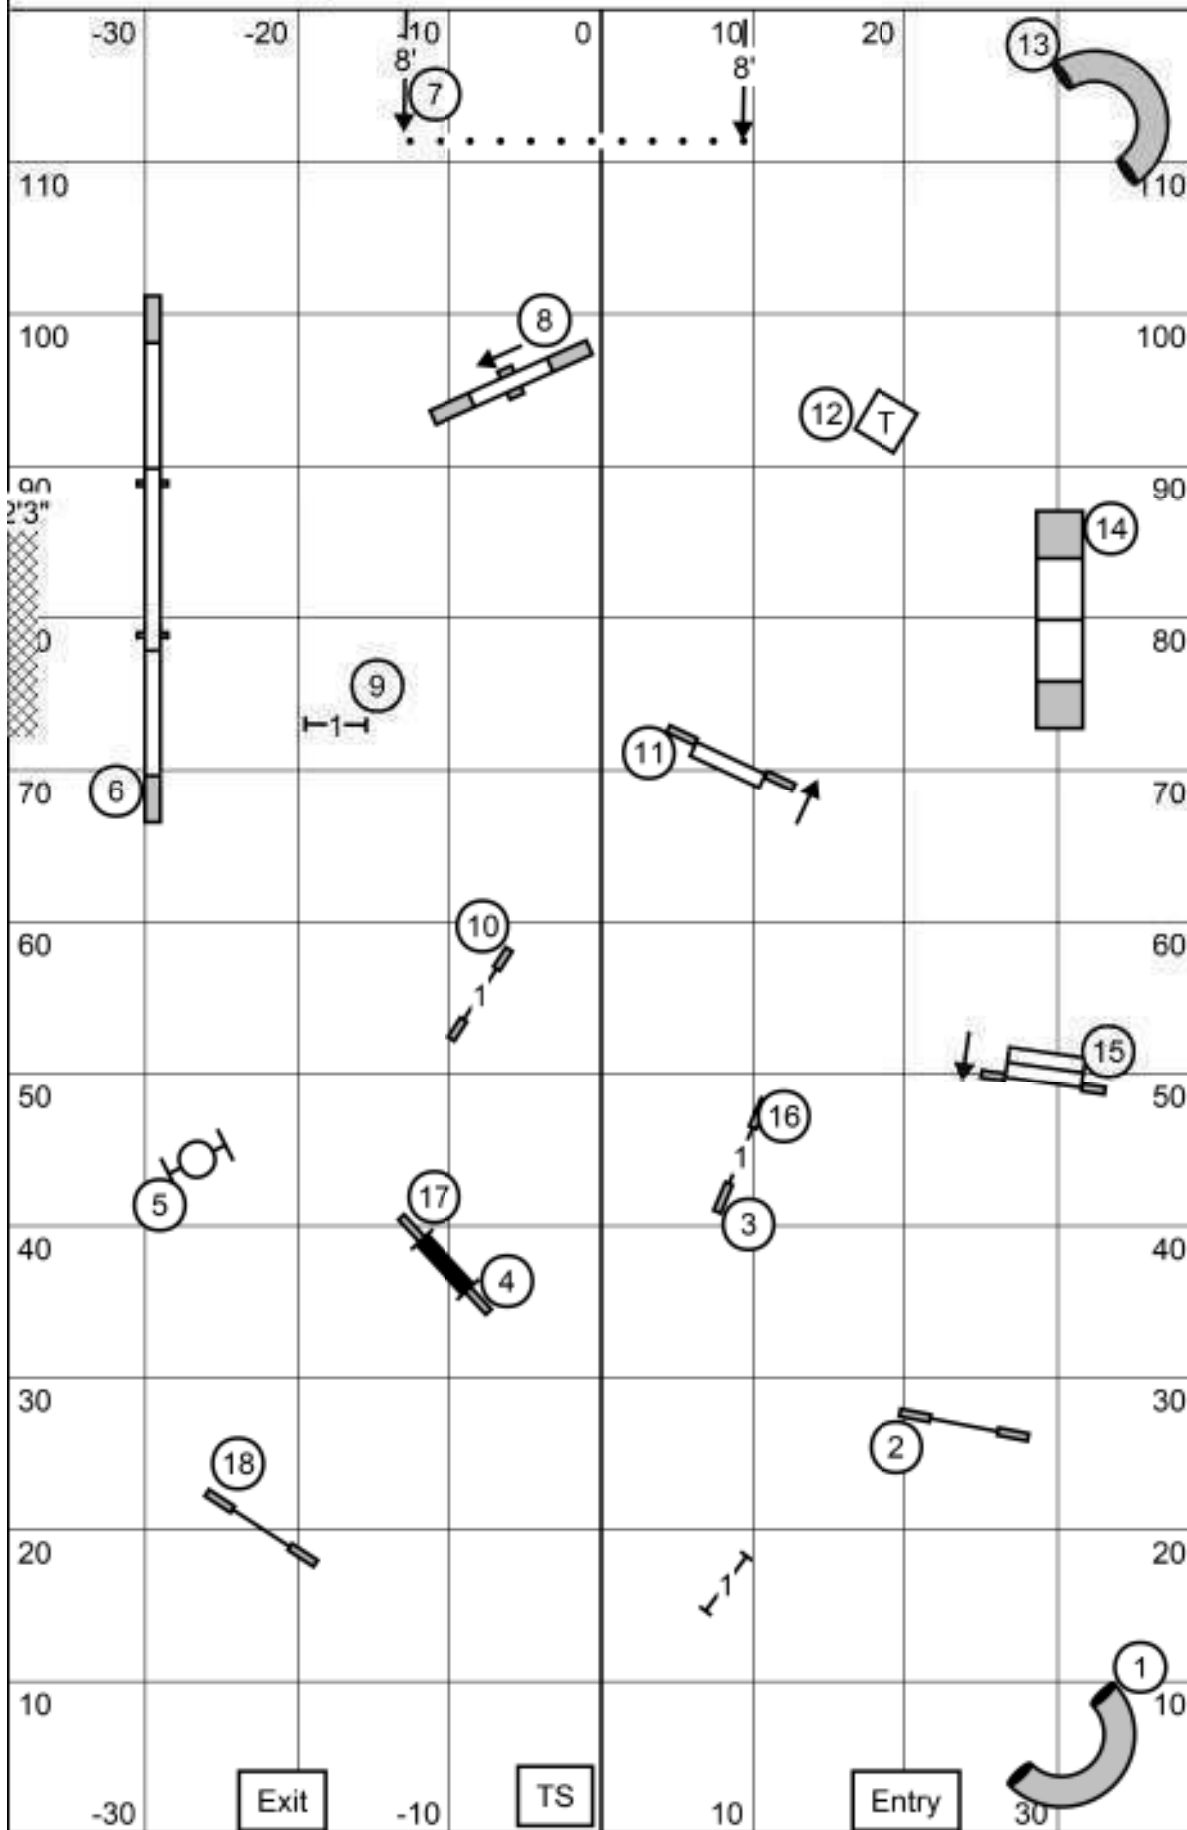

Gloucester Kennel Club of Virginia - Oct 1, 2021
Judge Lisa Selthofer - Excellent/Master Standard