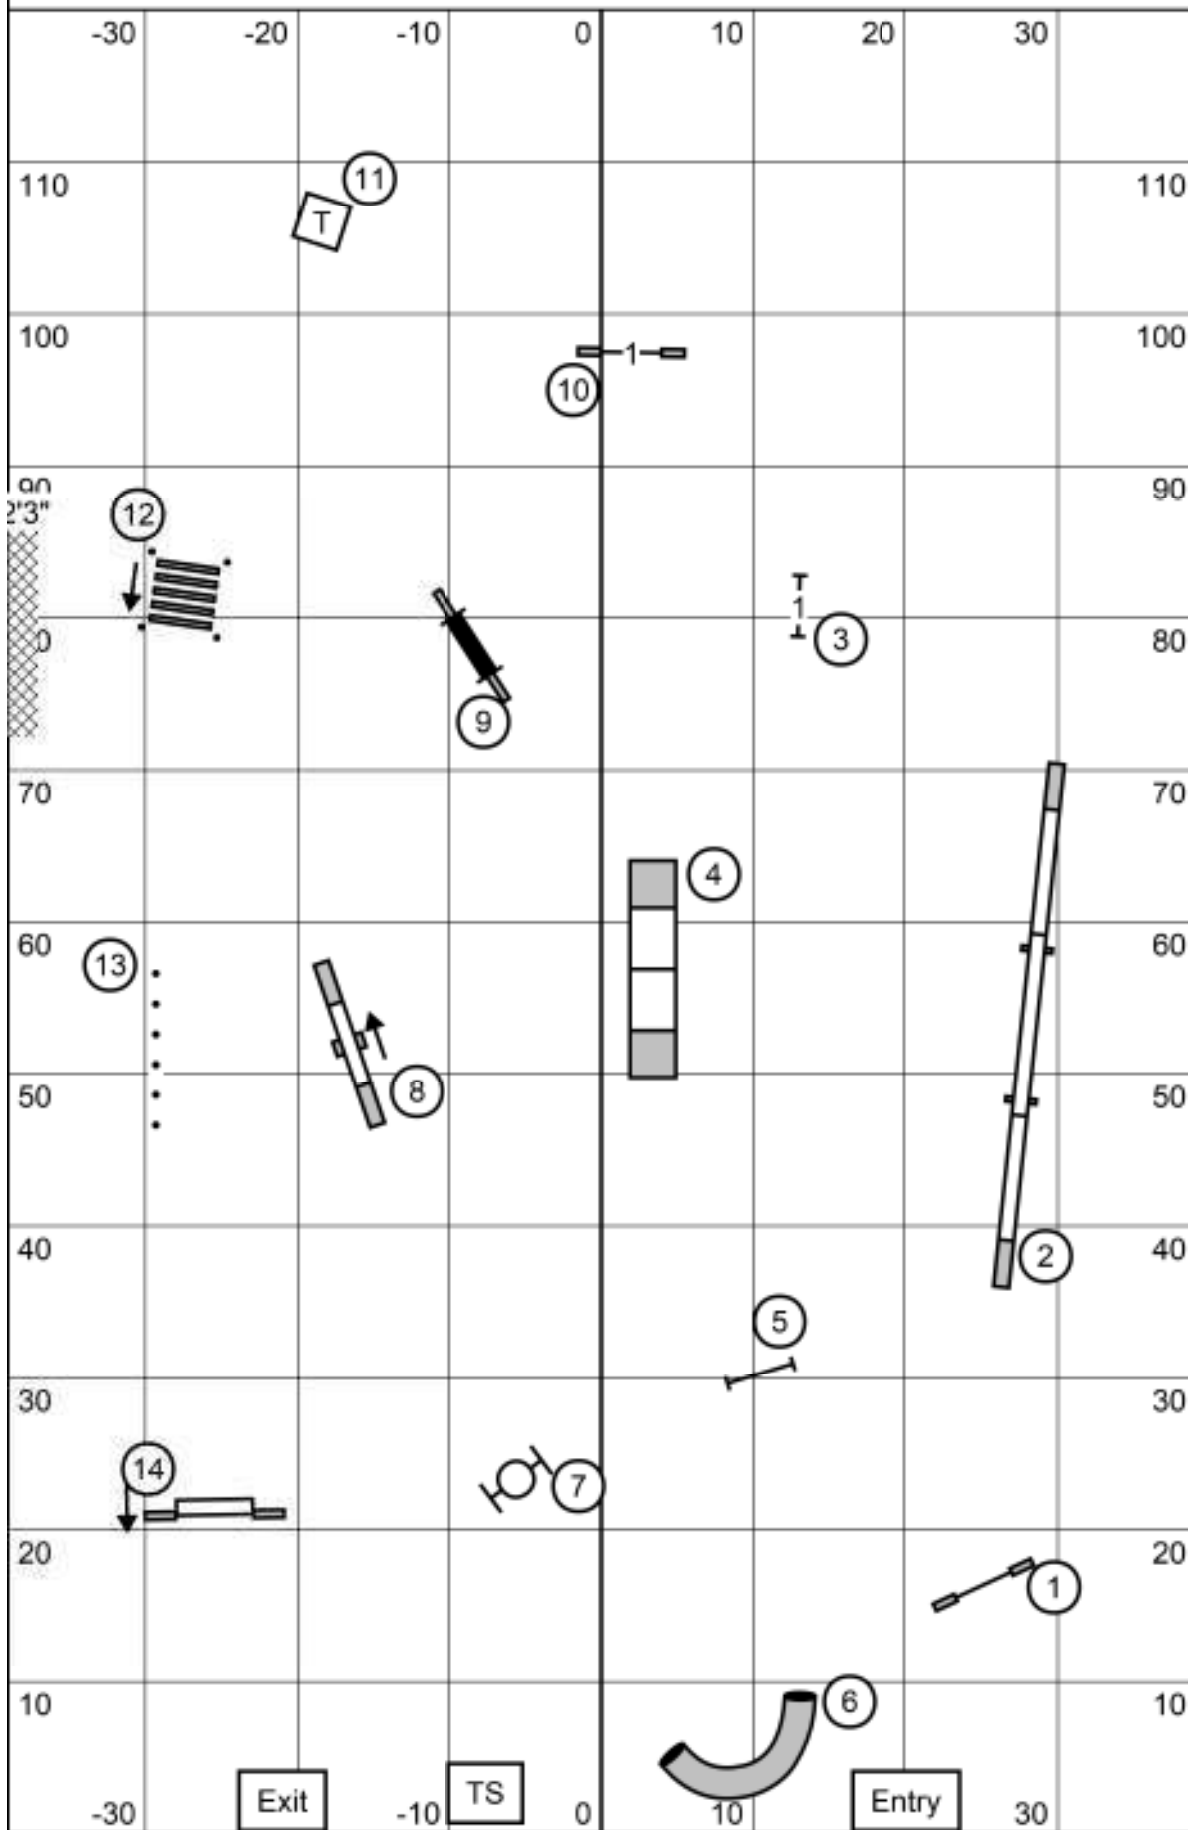

Gloucester Kennel Club of Virginia - Oct 2, 2021
Judge Lisa Selthofer - Novice Standard