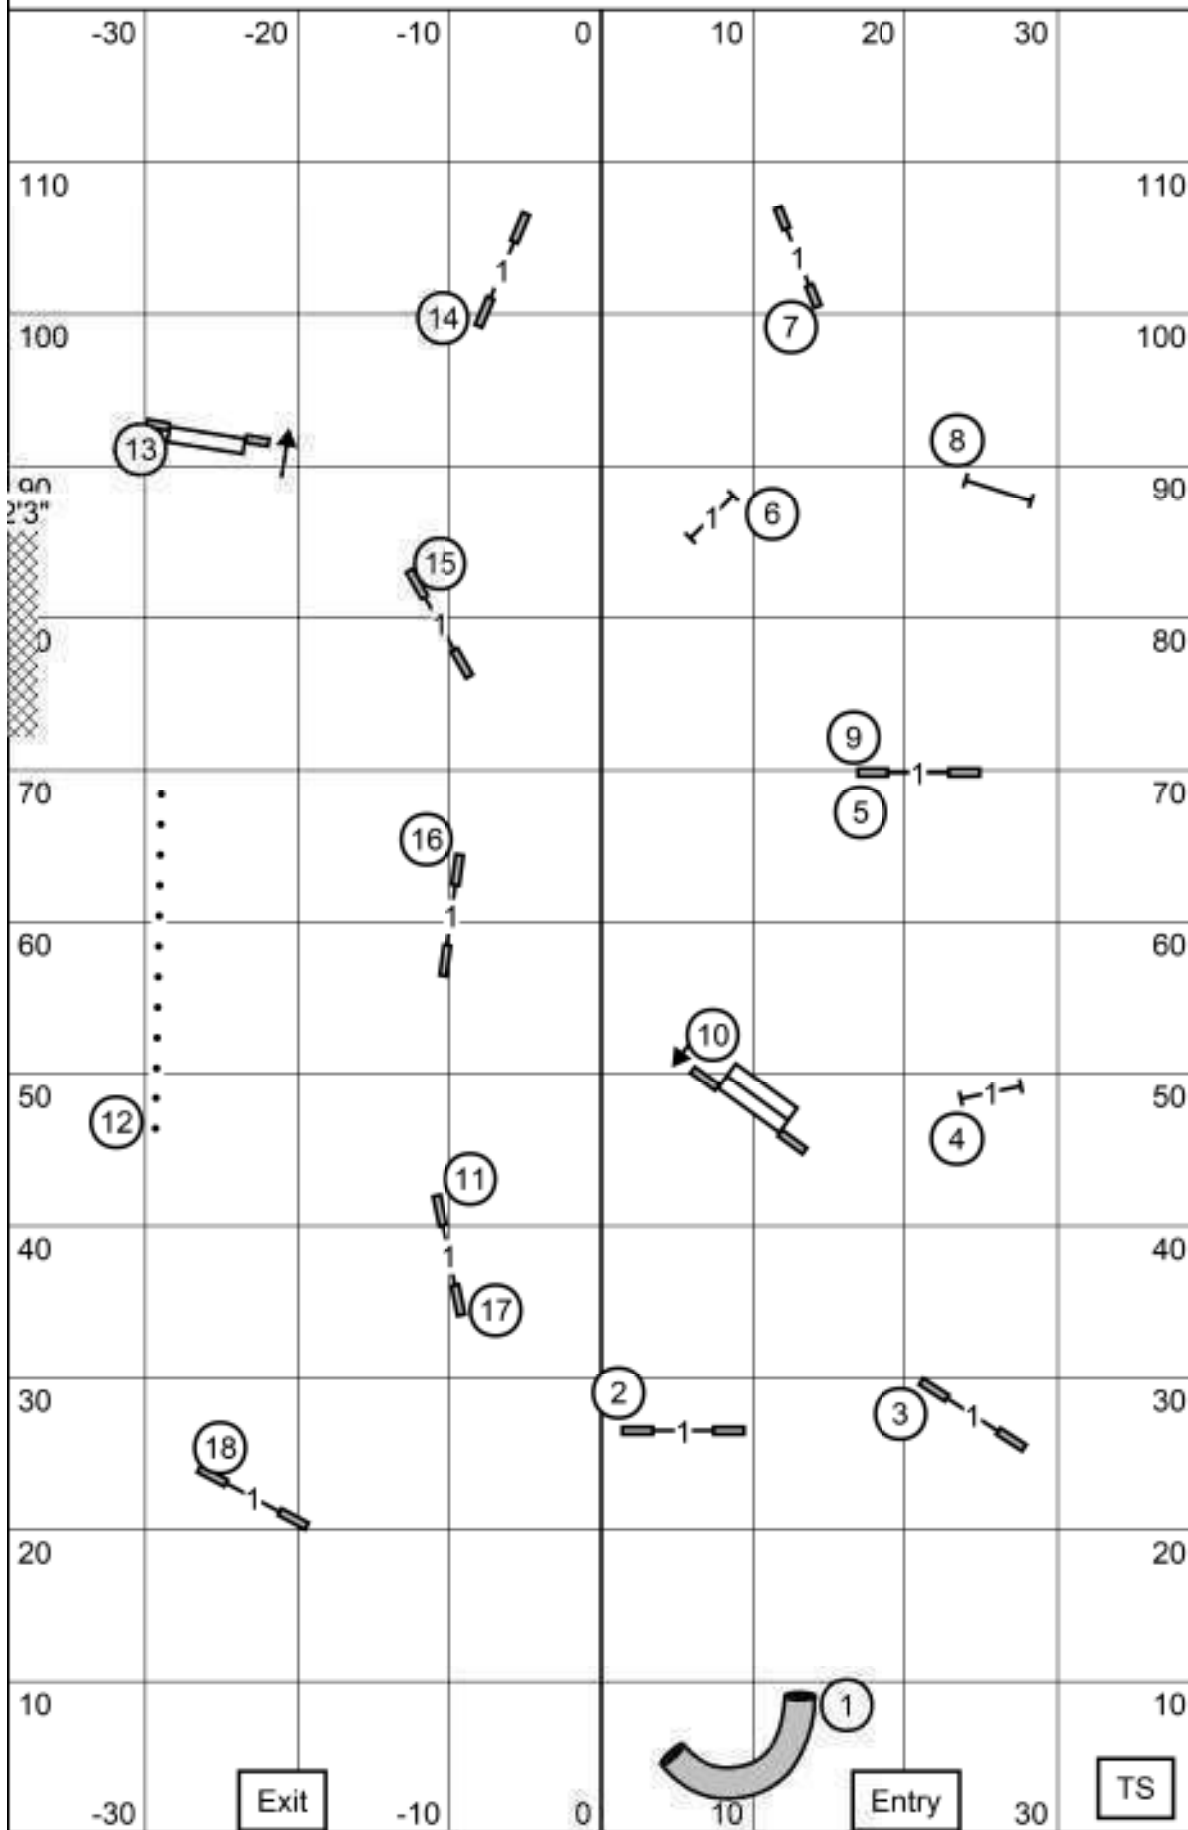

Gloucester Kennel Club of Virginia - Oct 2, 2021
 Judge Lisa Selthofer - Excellent/Master JWW

Gloucester Kennel Club of Virginia - Oct 2, 2021
 Judge Lisa Selthofer - Excellent/Master Standard

Gloucester Kennel Club of Virginia - Oct 2, 2021
 Judge Lisa Selthofer - FAST: ALL LEVELS
 Send Bonus: Exc/Master - square #3bi-4-5 dashed line
 Open - round #5-4 or 4-5 solid line jump, dotted line tunnel
 Novice - round #5-4 or 4-5 dotted line

Times: 8"=38 sec, 12/16"=35 sec, 20/24/26"=32 sec (Pref: 4"=41 sec, 8/12"=38 sec, 16/20"=35 sec. Send Bonus (SB) is listed above. Bi-Directional Obstacles: all but teeter (see above for SB). Qualifying: Must complete Send Bonus (20+SB pts) & earn total points-Novice 50, Open 55, Exc 60