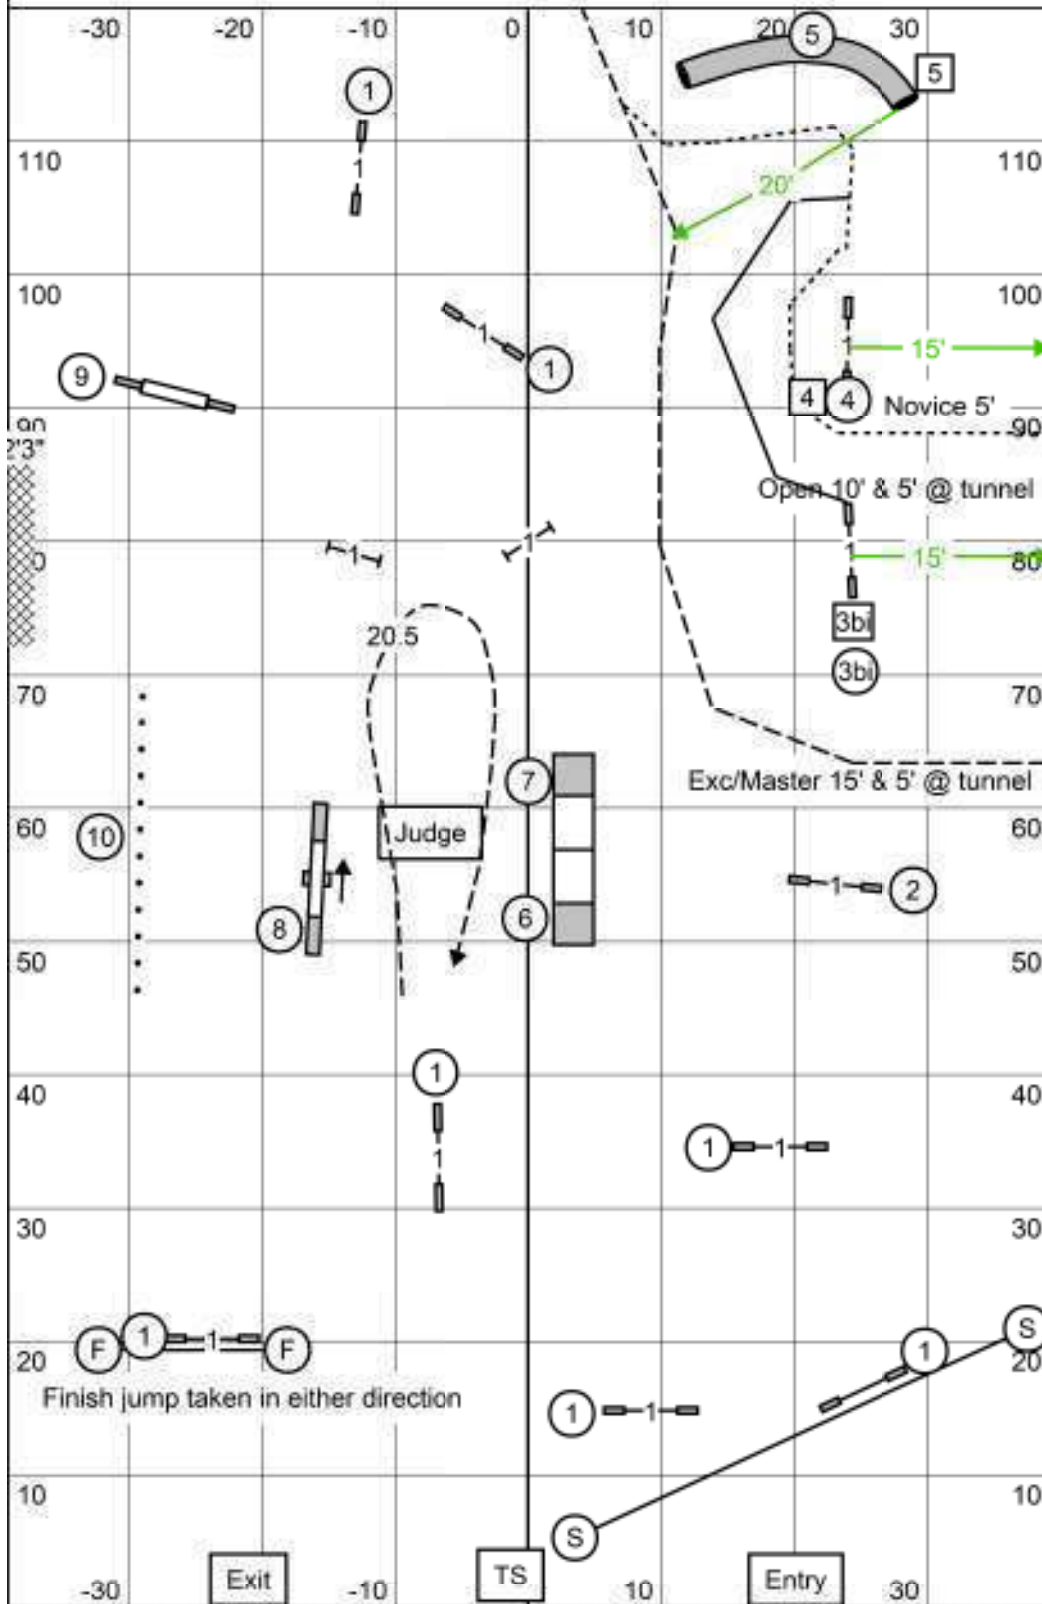

Gloucester Kennel Club of Virginia - Oct 2, 2021
 Judge Lisa Selthofer - Excellent/Master JWW

Gloucester Kennel Club of Virginia - Oct 2, 2021
 Judge Lisa Selthofer - Excellent/Master Standard

Gloucester Kennel Club of Virginia - Oct 2, 2021
 Judge Lisa Selthofer - FAST: ALL LEVELS
 Send Bonus: Exc/Master - square #3bi-4-5 dashed line
 Open - round #5-4 or 4-5 solid line jump, dotted line tunnel
 Novice - round #5-4 or 4-5 dotted line

Times: 8"=38 sec, 12/16"=35 sec, 20/24/26"=32 sec (Pref: 4"=41 sec, 8/12"=38 sec, 16/20"=35 sec. Send Bonus (SB) is listed above. Bi-Directional Obstacles: all but teeter (see above for SB). Qualifying: Must complete Send Bonus (20+SB pts) & earn total points-Novice 50, Open 55, Exc 60