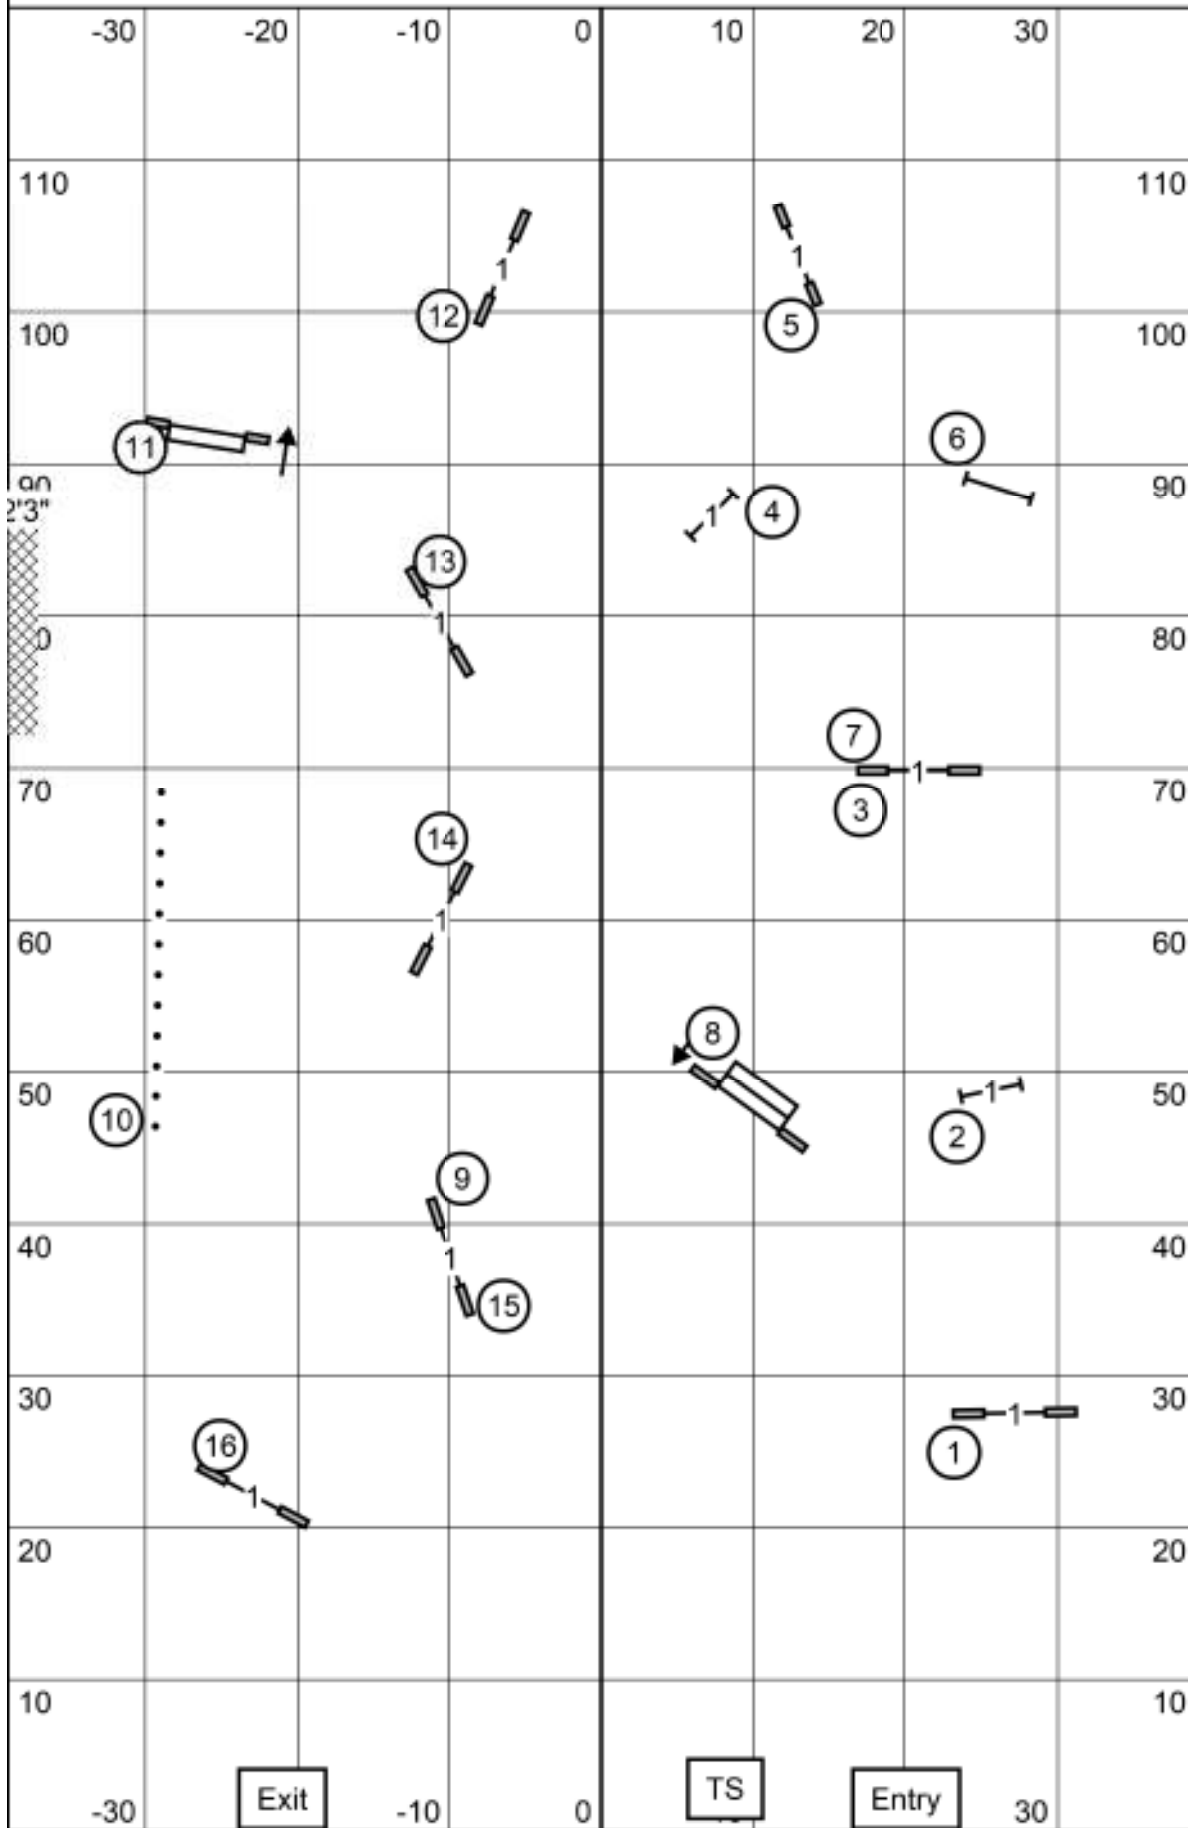

Gloucester Kennel Club of Virginia - Oct 2, 2021
Judge Lisa Selthofer - Open JWW