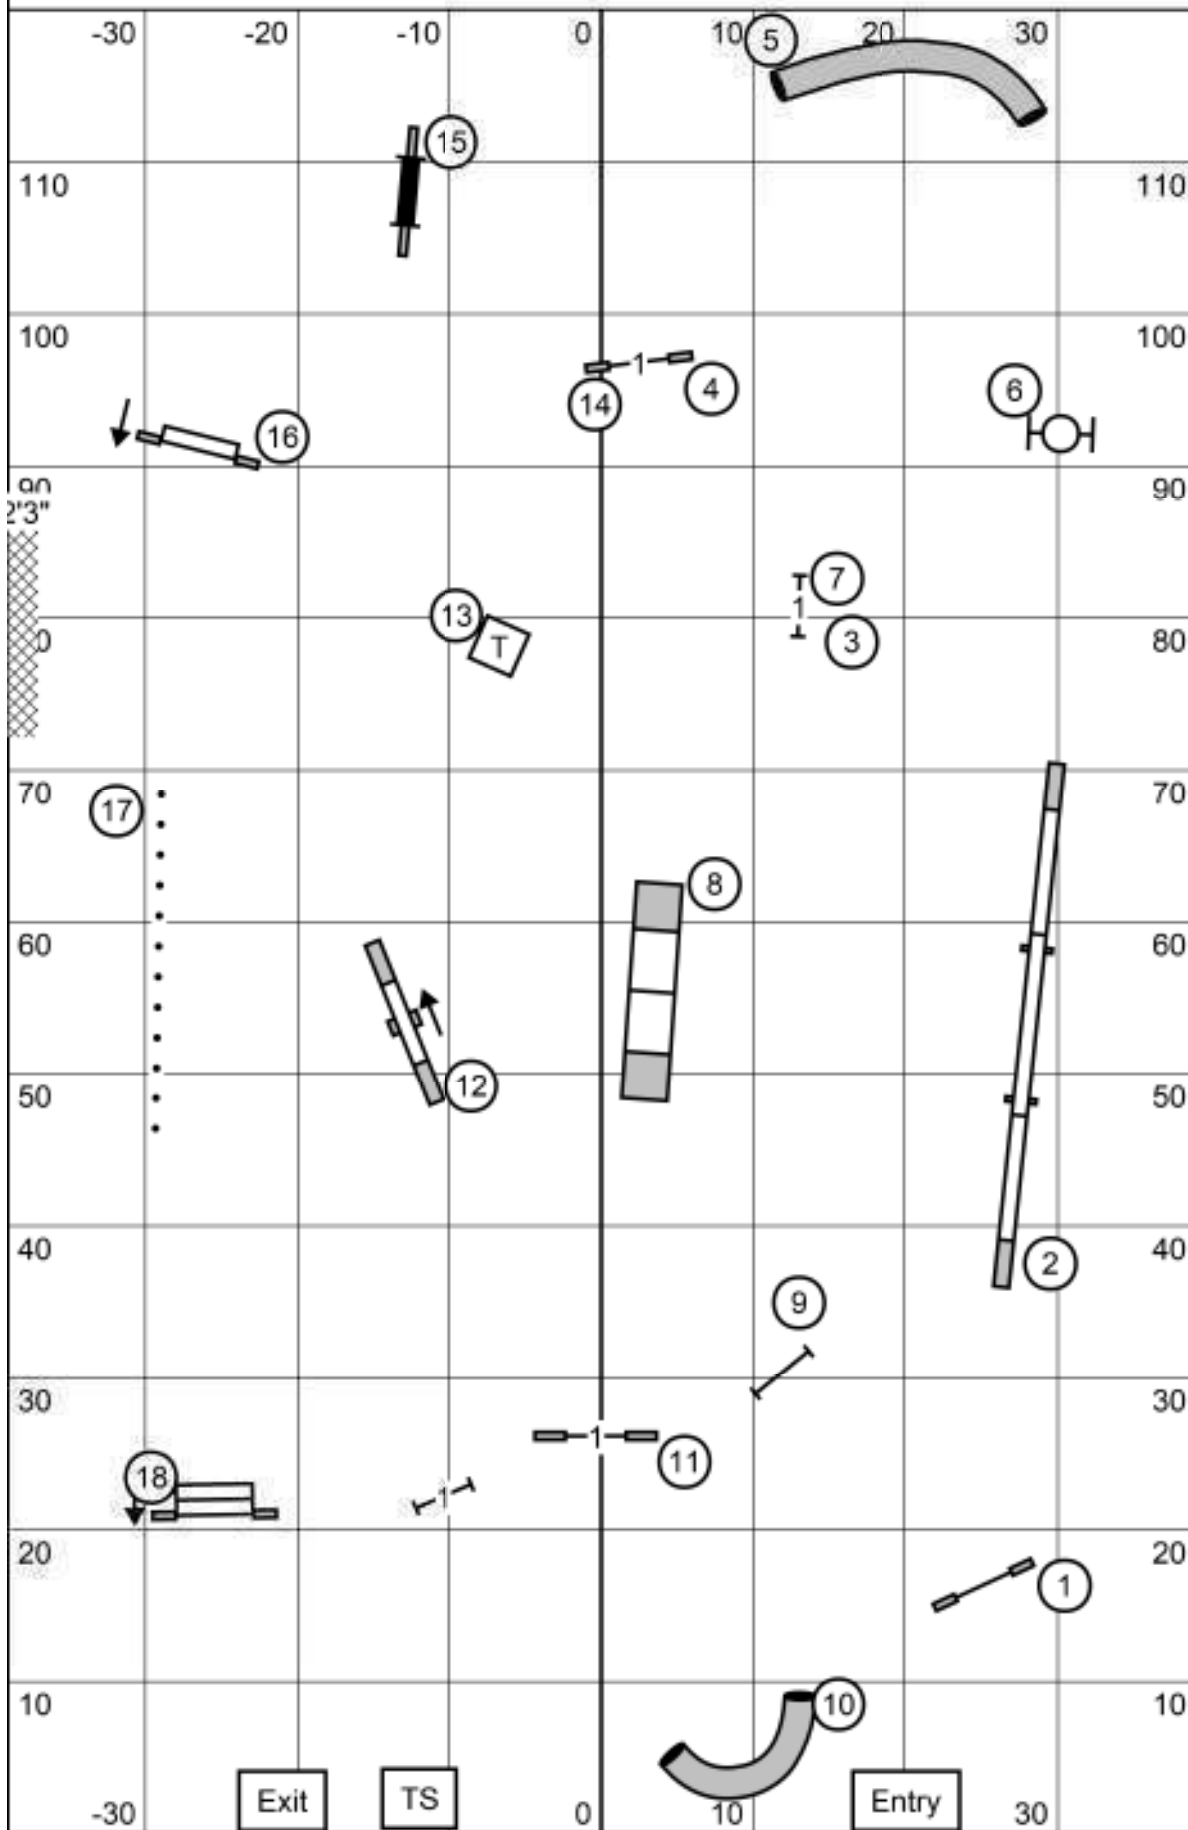

Gloucester Kennel Club of Virginia - Oct 2, 2021
 Judge Lisa Selthofer - Excellent/Master JWW

Gloucester Kennel Club of Virginia - Oct 2, 2021
 Judge Lisa Selthofer - Excellent/Master Standard

Gloucester Kennel Club of Virginia - Oct 2, 2021
 Judge Lisa Selthofer - FAST: ALL LEVELS
 Send Bonus: Exc/Master - square #3bi-4-5 dashed line
 Open - round #5-4 or 4-5 solid line jump, dotted line tunnel
 Novice - round #5-4 or 4-5 dotted line

Times: 8"=38 sec, 12/16"=35 sec, 20/24/26"=32 sec (Pref: 4"=41 sec, 8/12"=38 sec, 16/20"=35 sec. Send Bonus (SB) is listed above. Bi-Directional Obstacles: all but teeter (see above for SB). Qualifying: Must complete Send Bonus (20+SB pts) & earn total points-Novice 50, Open 55, Exc 60