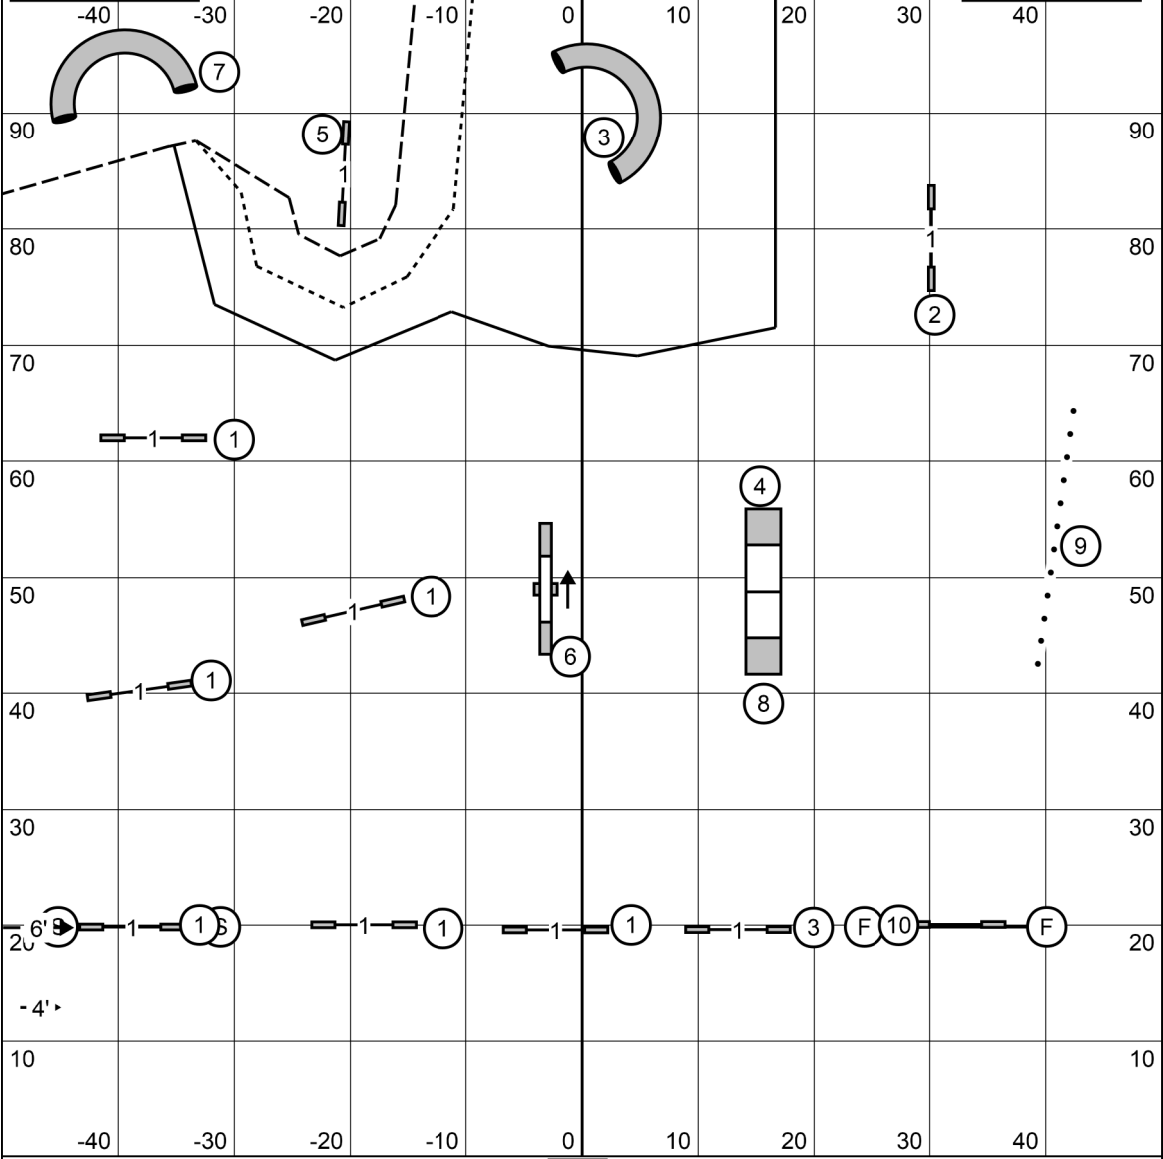

Novice (7>5) Dashed Line 32 Points Bonus Need 18 Points	Excellent Masters (7>5>3) Solid Line 35 Points Bonus Need 25 Points	Open (7>5) Dotted Line 32 Points Bonus Need 23 Points
--	--	--

TS

Fast
 Blue Ridge Agility Club
 Geoff Nieder
 5/26/23